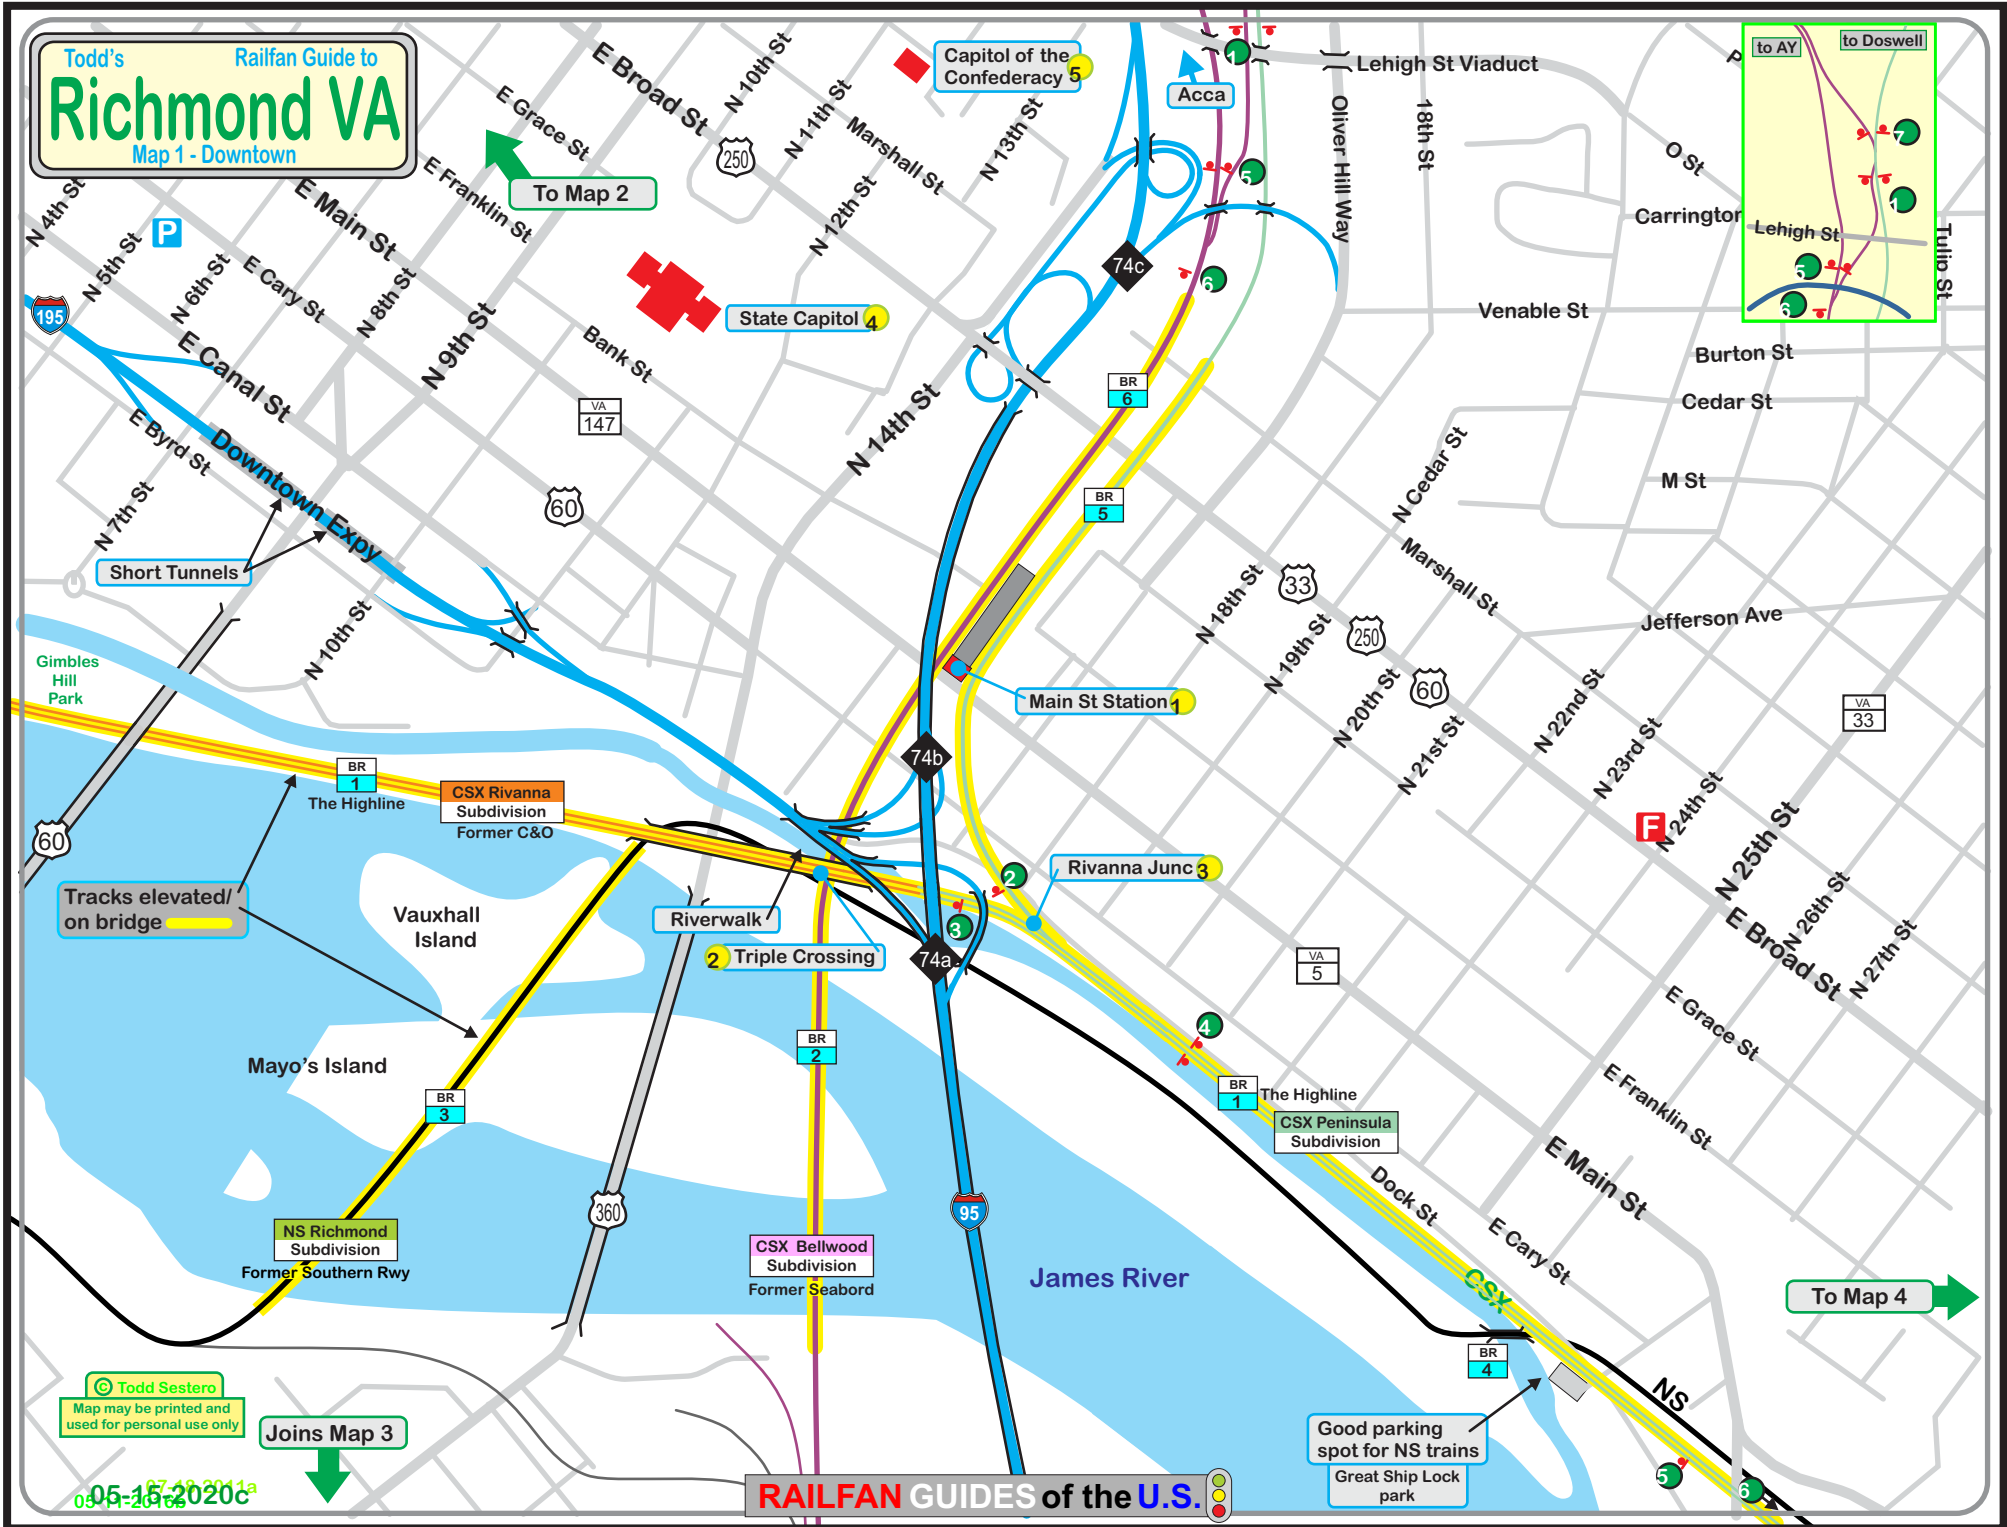

Todd's Railfan Guide to
Richmond VA
 Map 1 - Downtown

© Todd Sestero
 Map may be printed and
 used for personal use only

Joins Map 3

05-19-2020c
 05-19-2016

RAILFAN GUIDES of the U.S.

Good parking
 spot for NS trains
 Great Ship Lock
 park

To Map 4

To Map 2