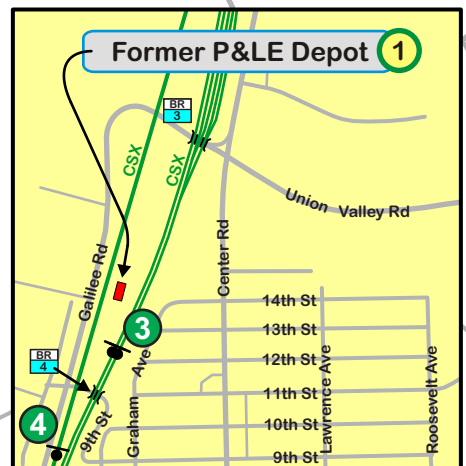

Todd's Railfan Guide to
New Castle PA
 Map 1 of 3

Former Erie Frt Station 2
 New Castle
 Former PL&E Depot 3
 8 Former PL&E/Erie Depot

4 New Castle Industrial RR

Former BR&P Depot 9

Youngstown OH ~18mi

S New Castle

UN Tower 6

Kasgro Corp 5

CSX's New Castle Yd 7

NS's Youngstown Division
 NS Main

CSX's New Castle Sub-Division

Pittsburgh PA ~42mi

18JUL2023a

RAILFAN GUIDES of the U.S.

Former P&LE Depot 1

3
 4
 5
 14th St
 13th St
 12th St
 11th St
 10th St
 9th St
 Lawrence Ave
 Roosevelt Ave

© Todd Sestero
 Map may be printed and used for personal use only