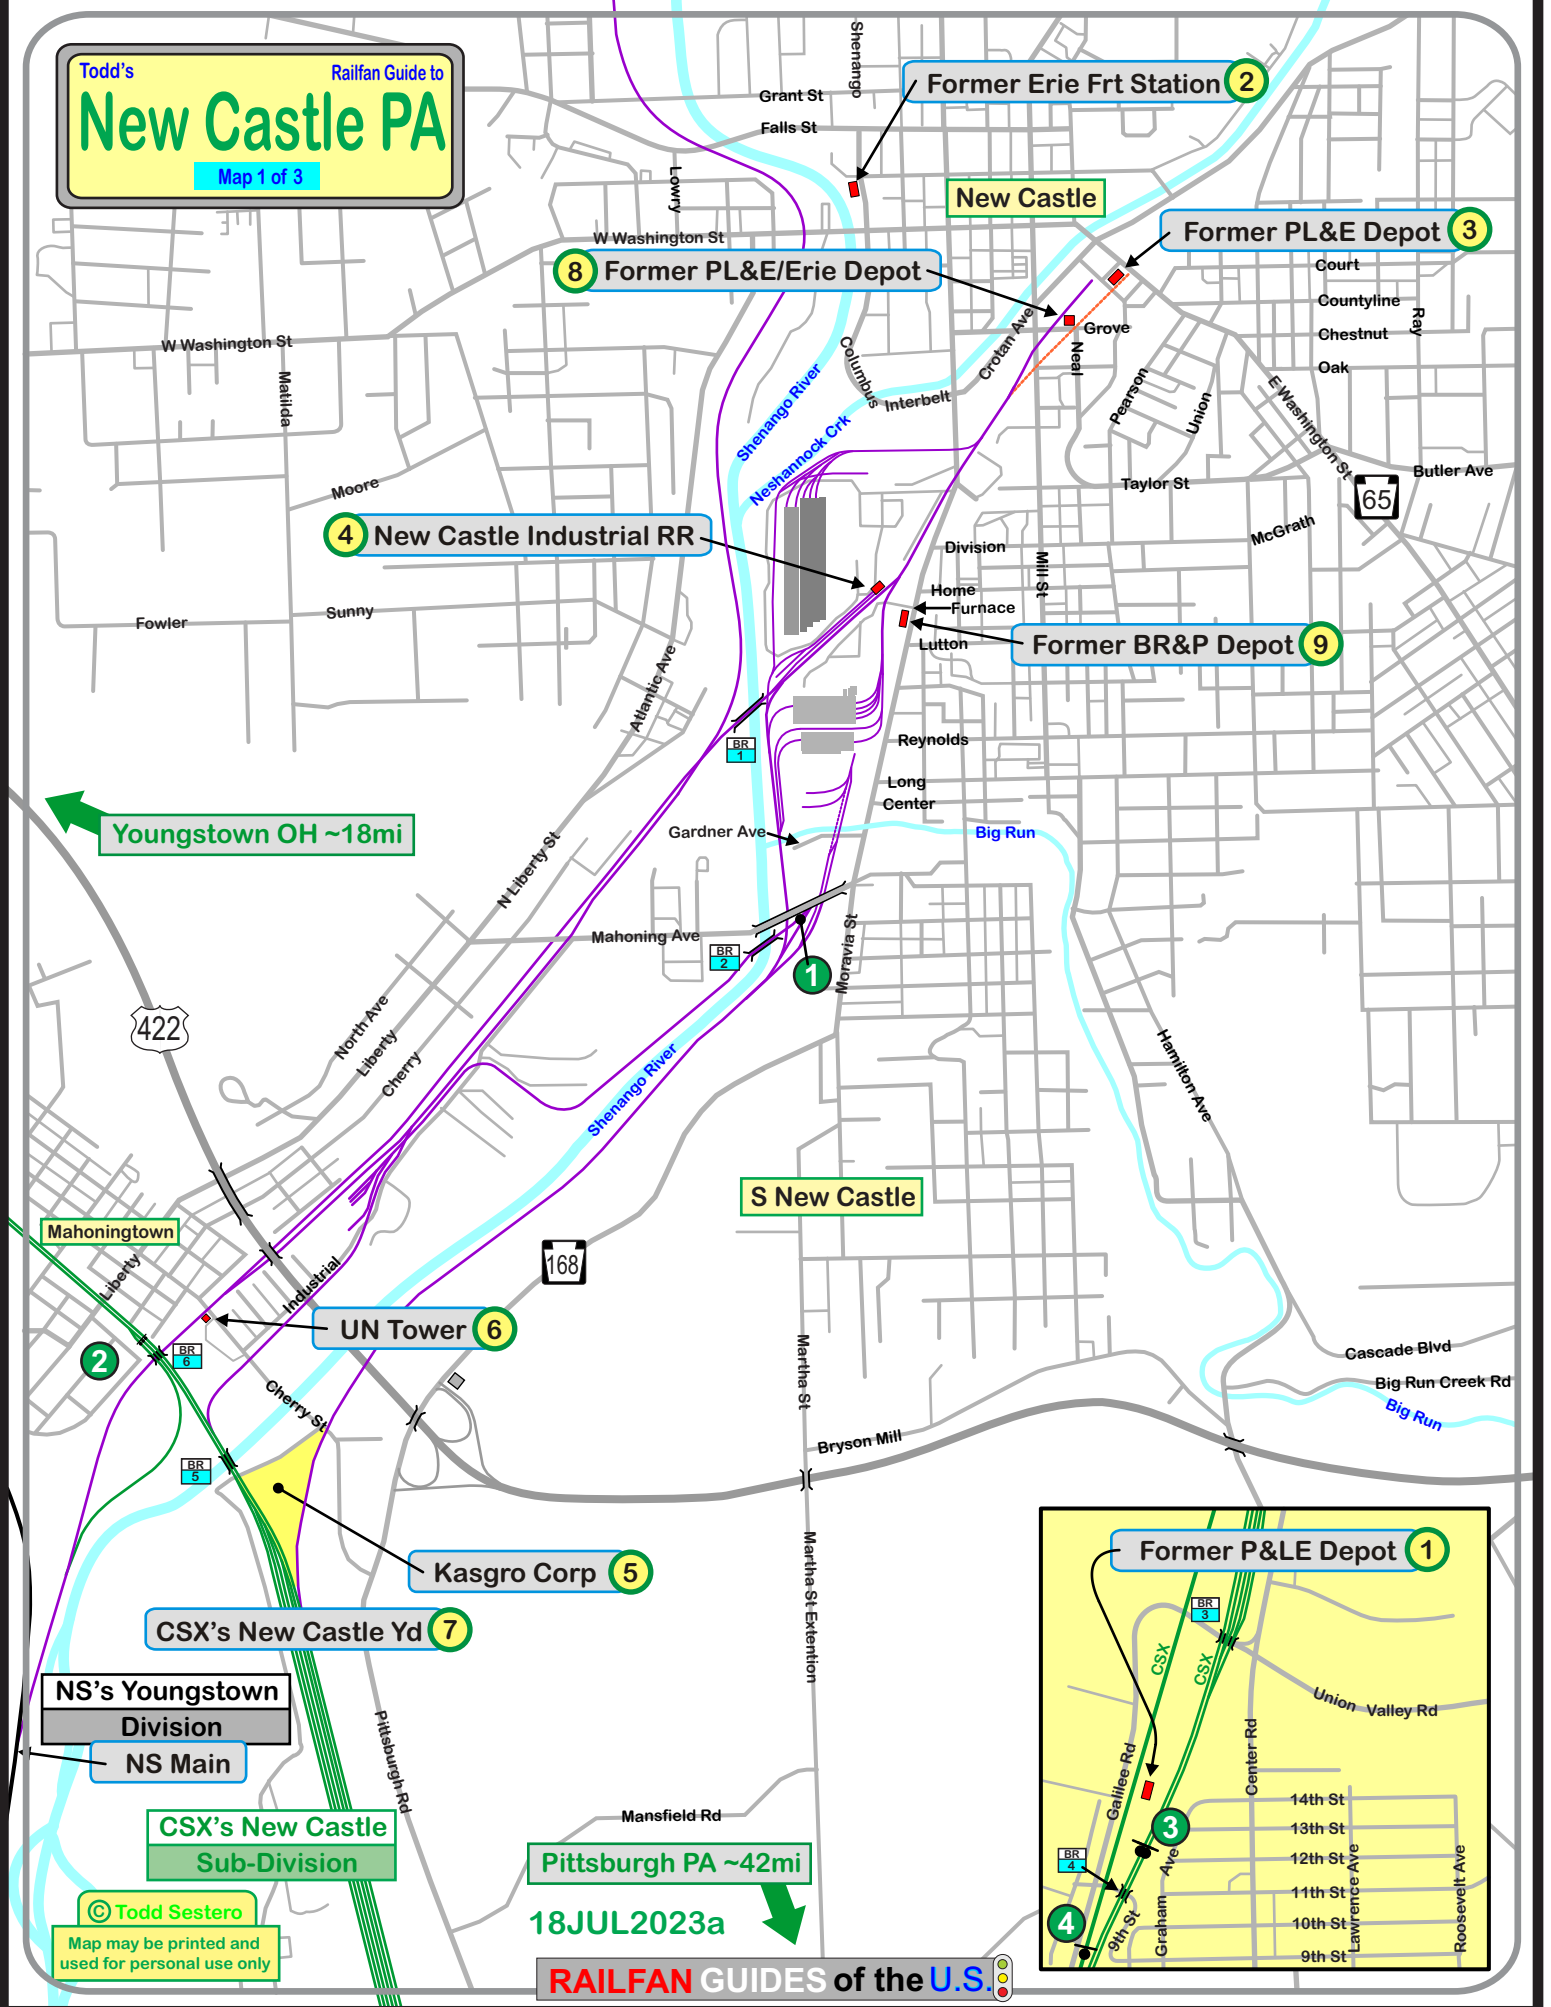

Todd's Railfan Guide to
New Castle PA
 Map 1 of 3

Former Erie Frt Station 2
 New Castle
 Former PL&E Depot 3
 8 Former PL&E/Erie Depot

4 New Castle Industrial RR

Former BR&P Depot 9

Youngstown OH ~18mi

S New Castle

UN Tower 6

Kasgro Corp 5

CSX's New Castle Yd 7

NS's Youngstown Division
 NS Main

CSX's New Castle Sub-Division

Pittsburgh PA ~42mi

18JUL2023a

RAILFAN GUIDES of the U.S.

Former P&LE Depot 1

3
 4
 5
 14th St
 13th St
 12th St
 11th St
 10th St
 9th St
 Lawrence Ave
 Roosevelt Ave

© Todd Sestero
 Map may be printed and used for personal use only