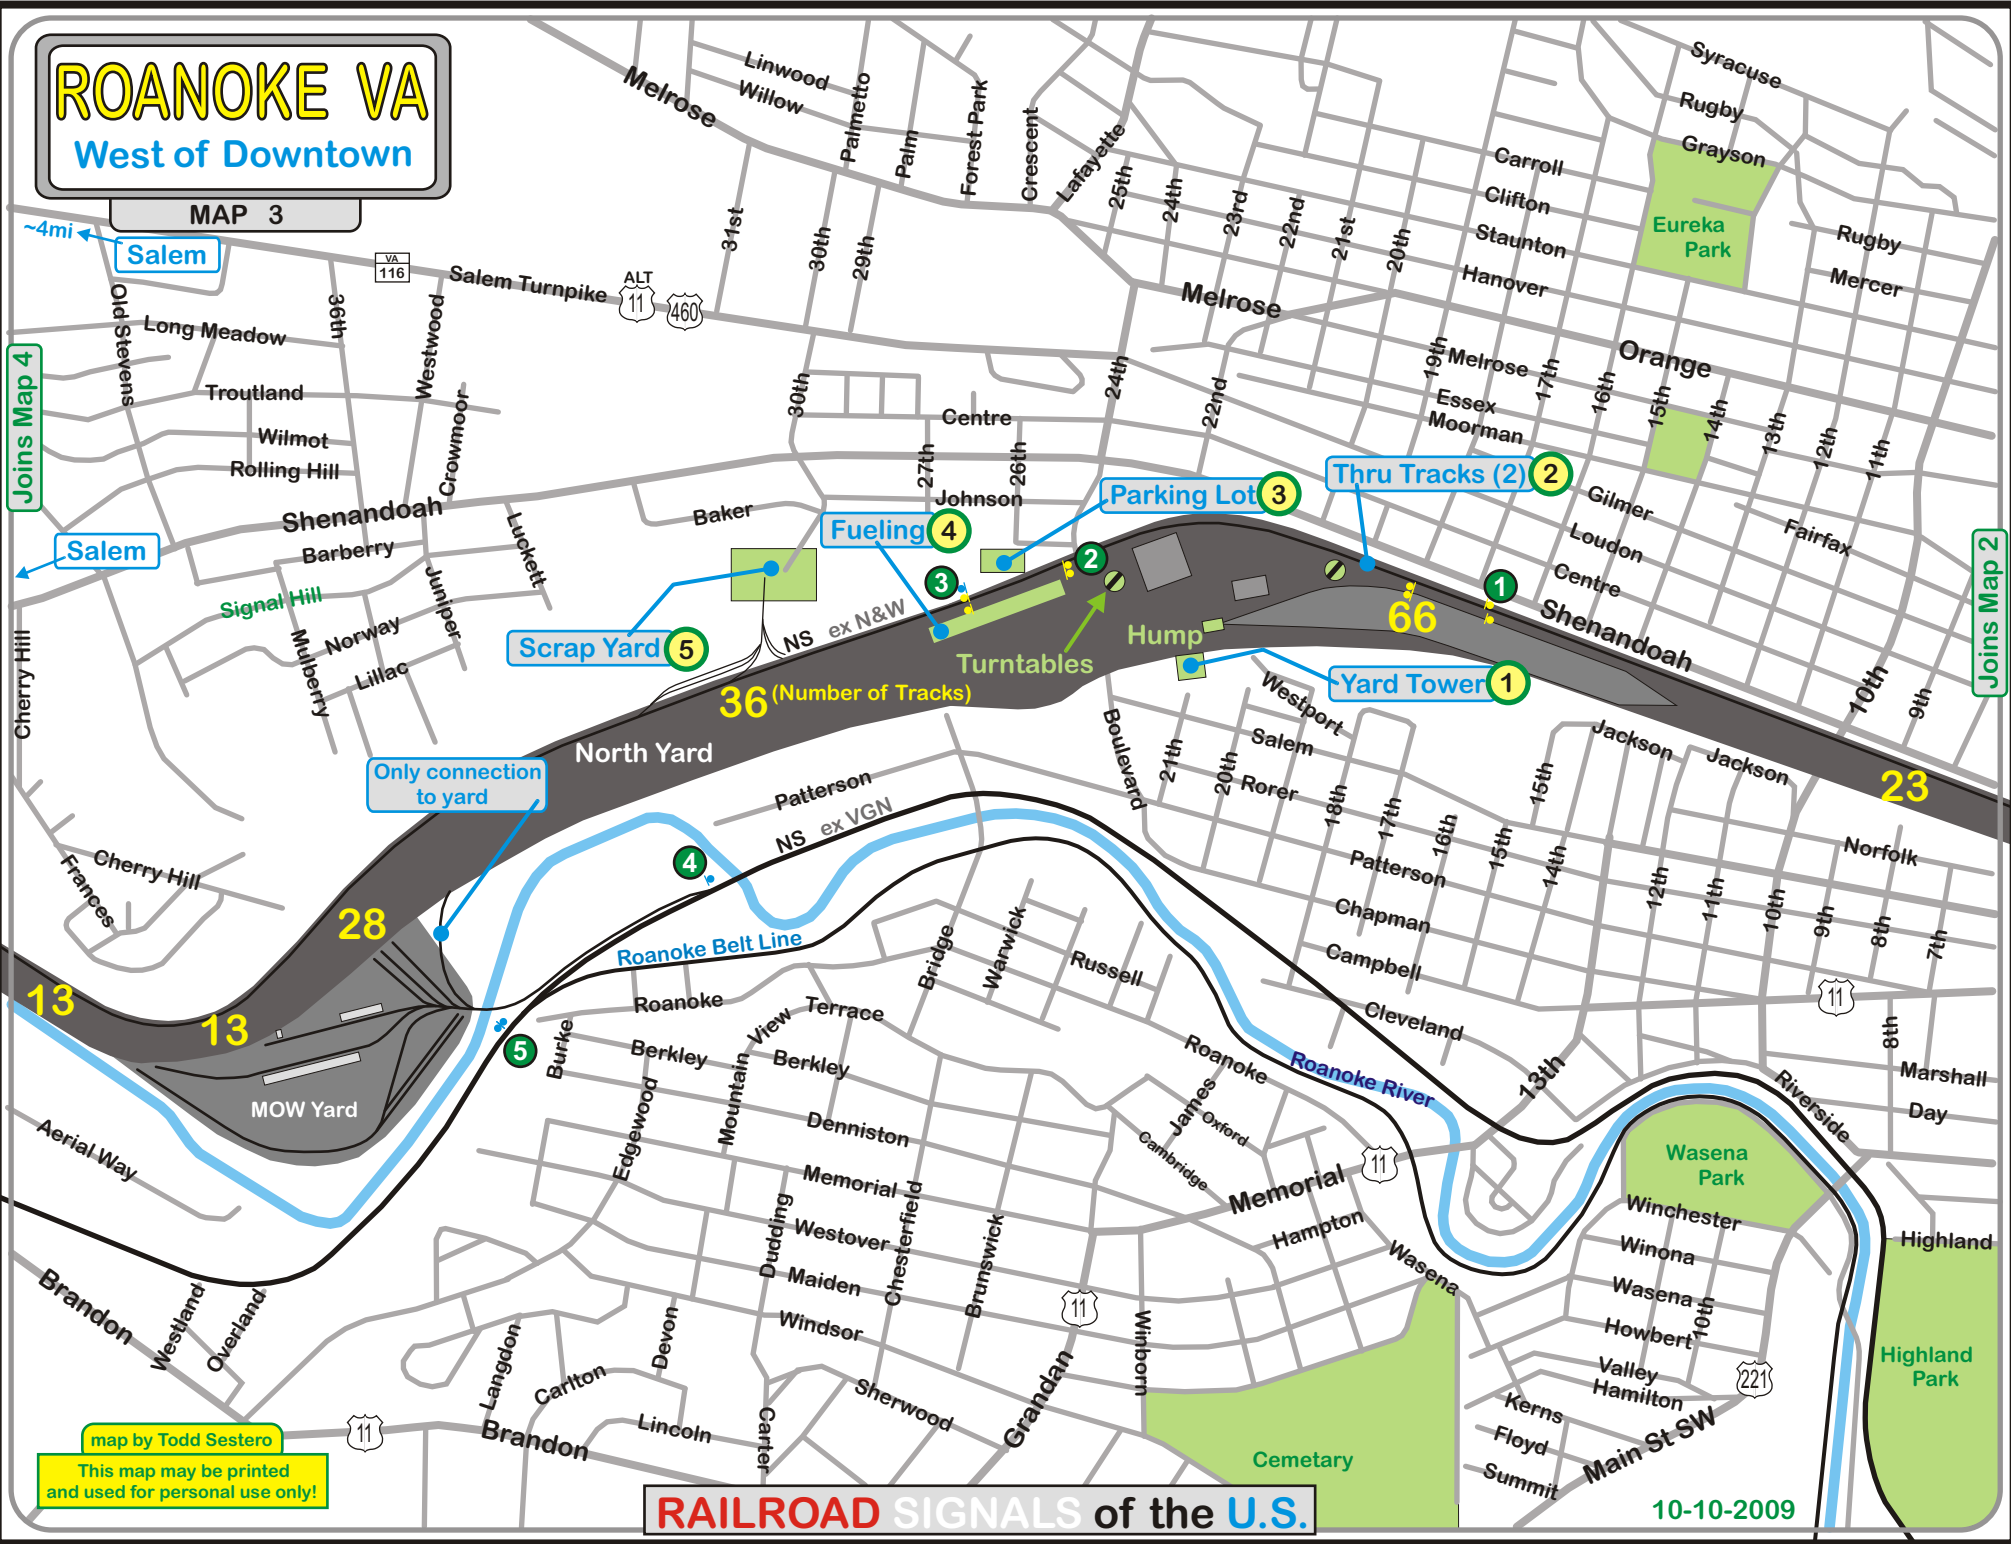

ROANOKE VA

West of Downtown

MAP 3

Salem

VA 116

Salem Turnpike

ALT 11 460

Joins Map 4

Salem

Joins Map 2

map by Todd Sestero

This map may be printed and used for personal use only!