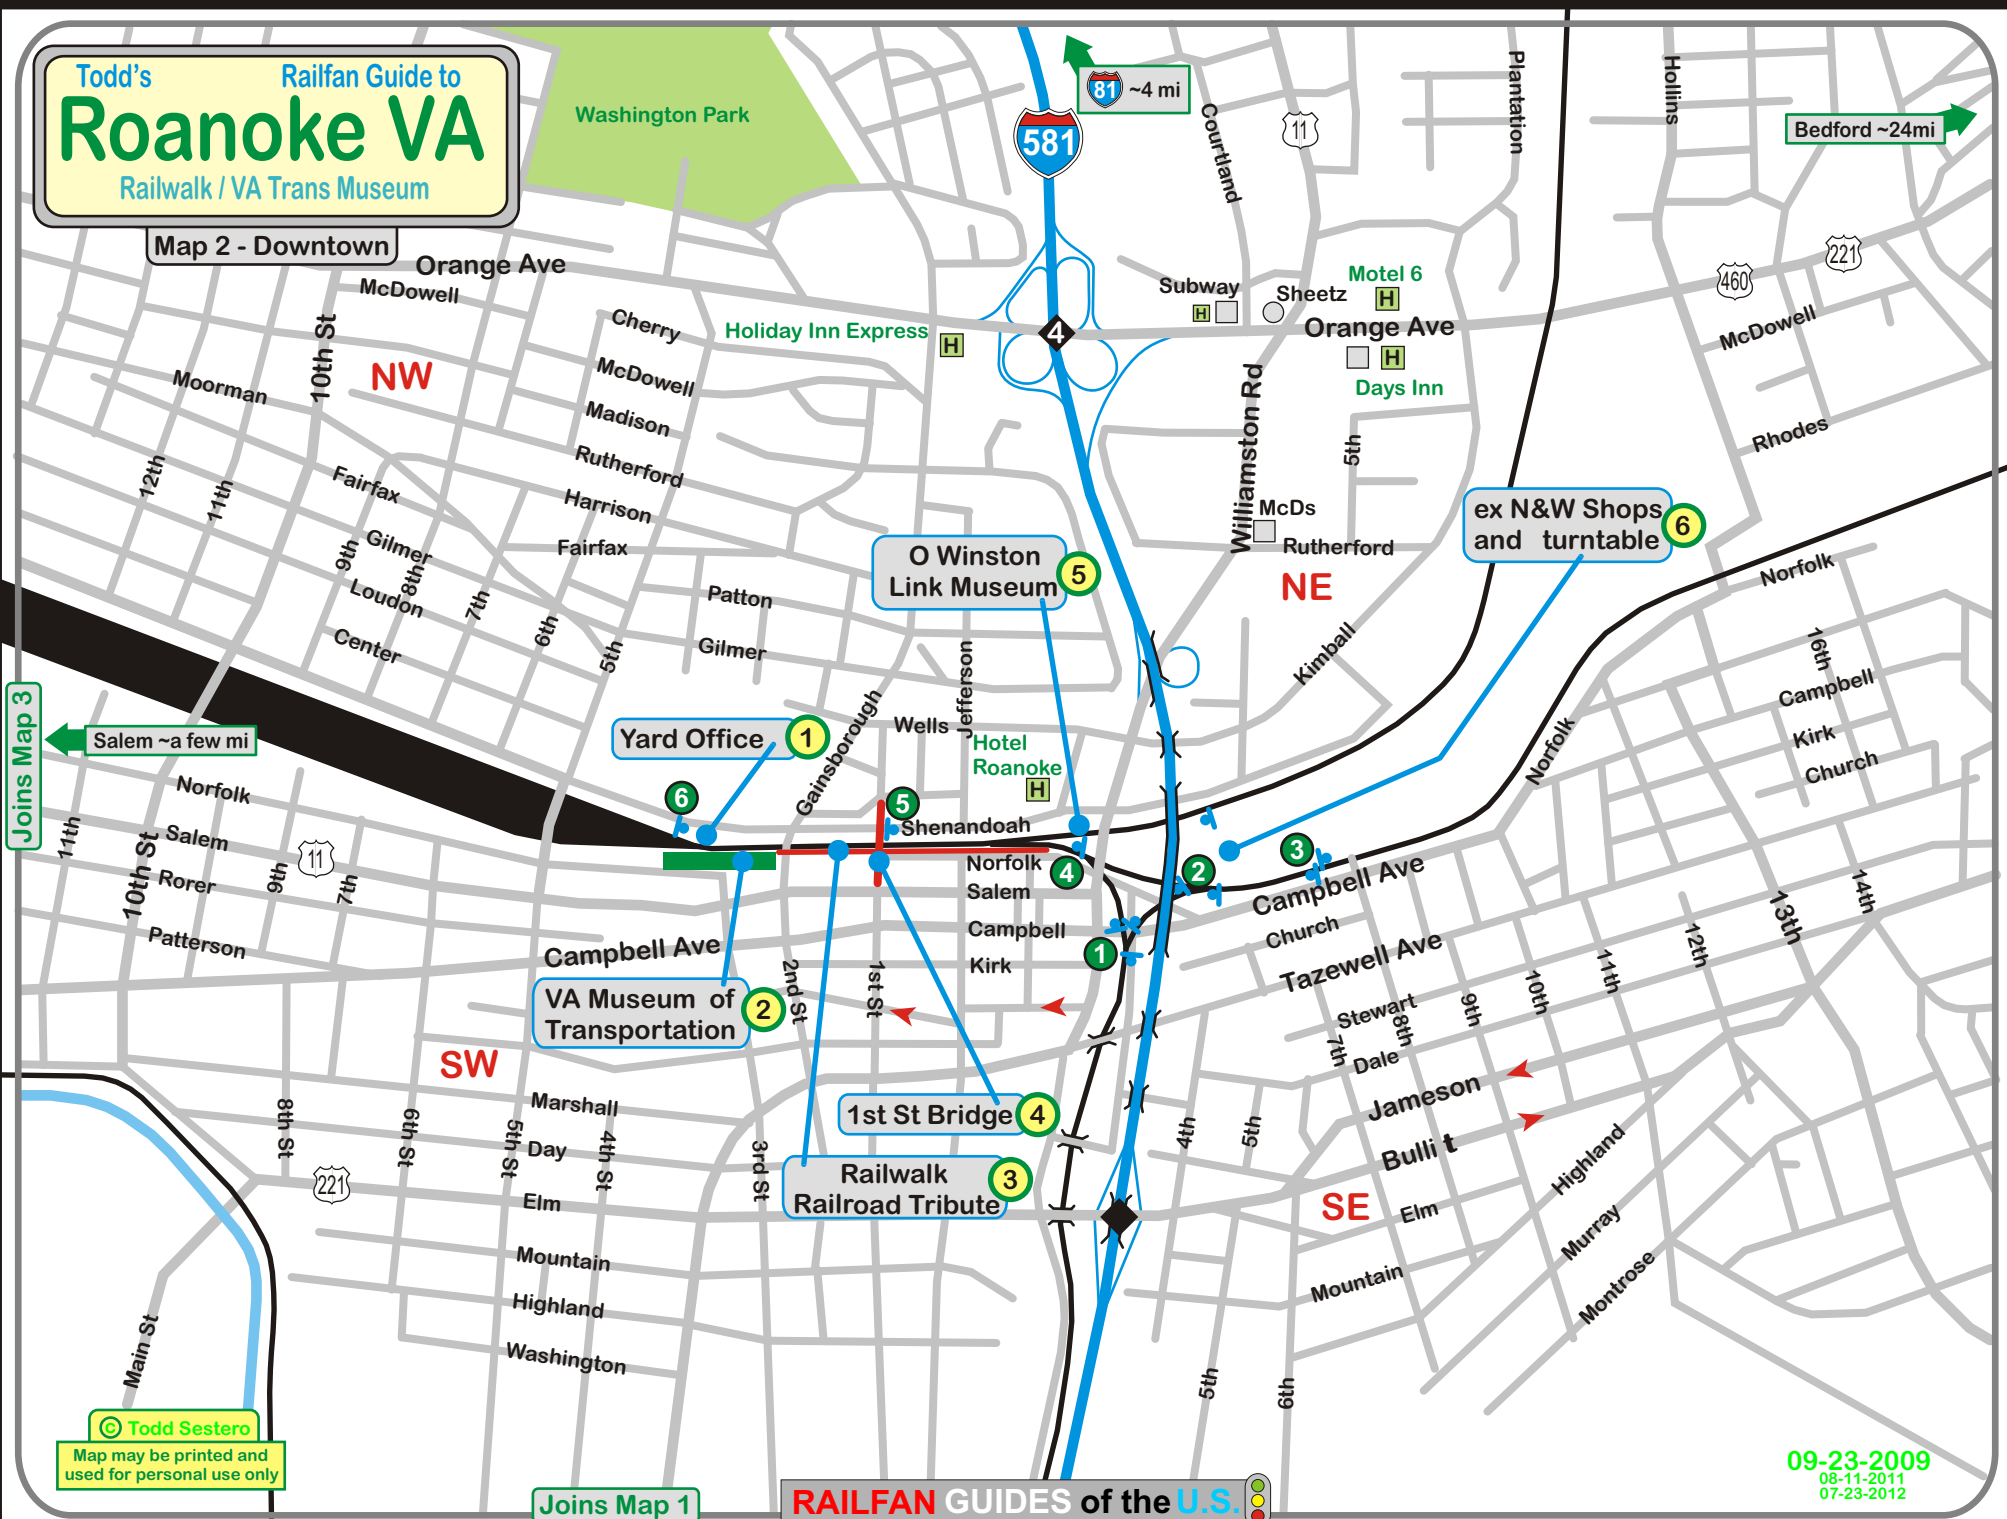

Todd's Railfan Guide to
Roanoke VA
 Railwalk / VA Trans Museum

Map 2 - Downtown

Joins Map 3

Salem ~a few mi

Bedford ~24mi

Joins Map 1

RAILFAN GUIDES of the U.S.

© Todd Sestero
 Map may be printed and
 used for personal use only

09-23-2009
 08-11-2011
 07-23-2012