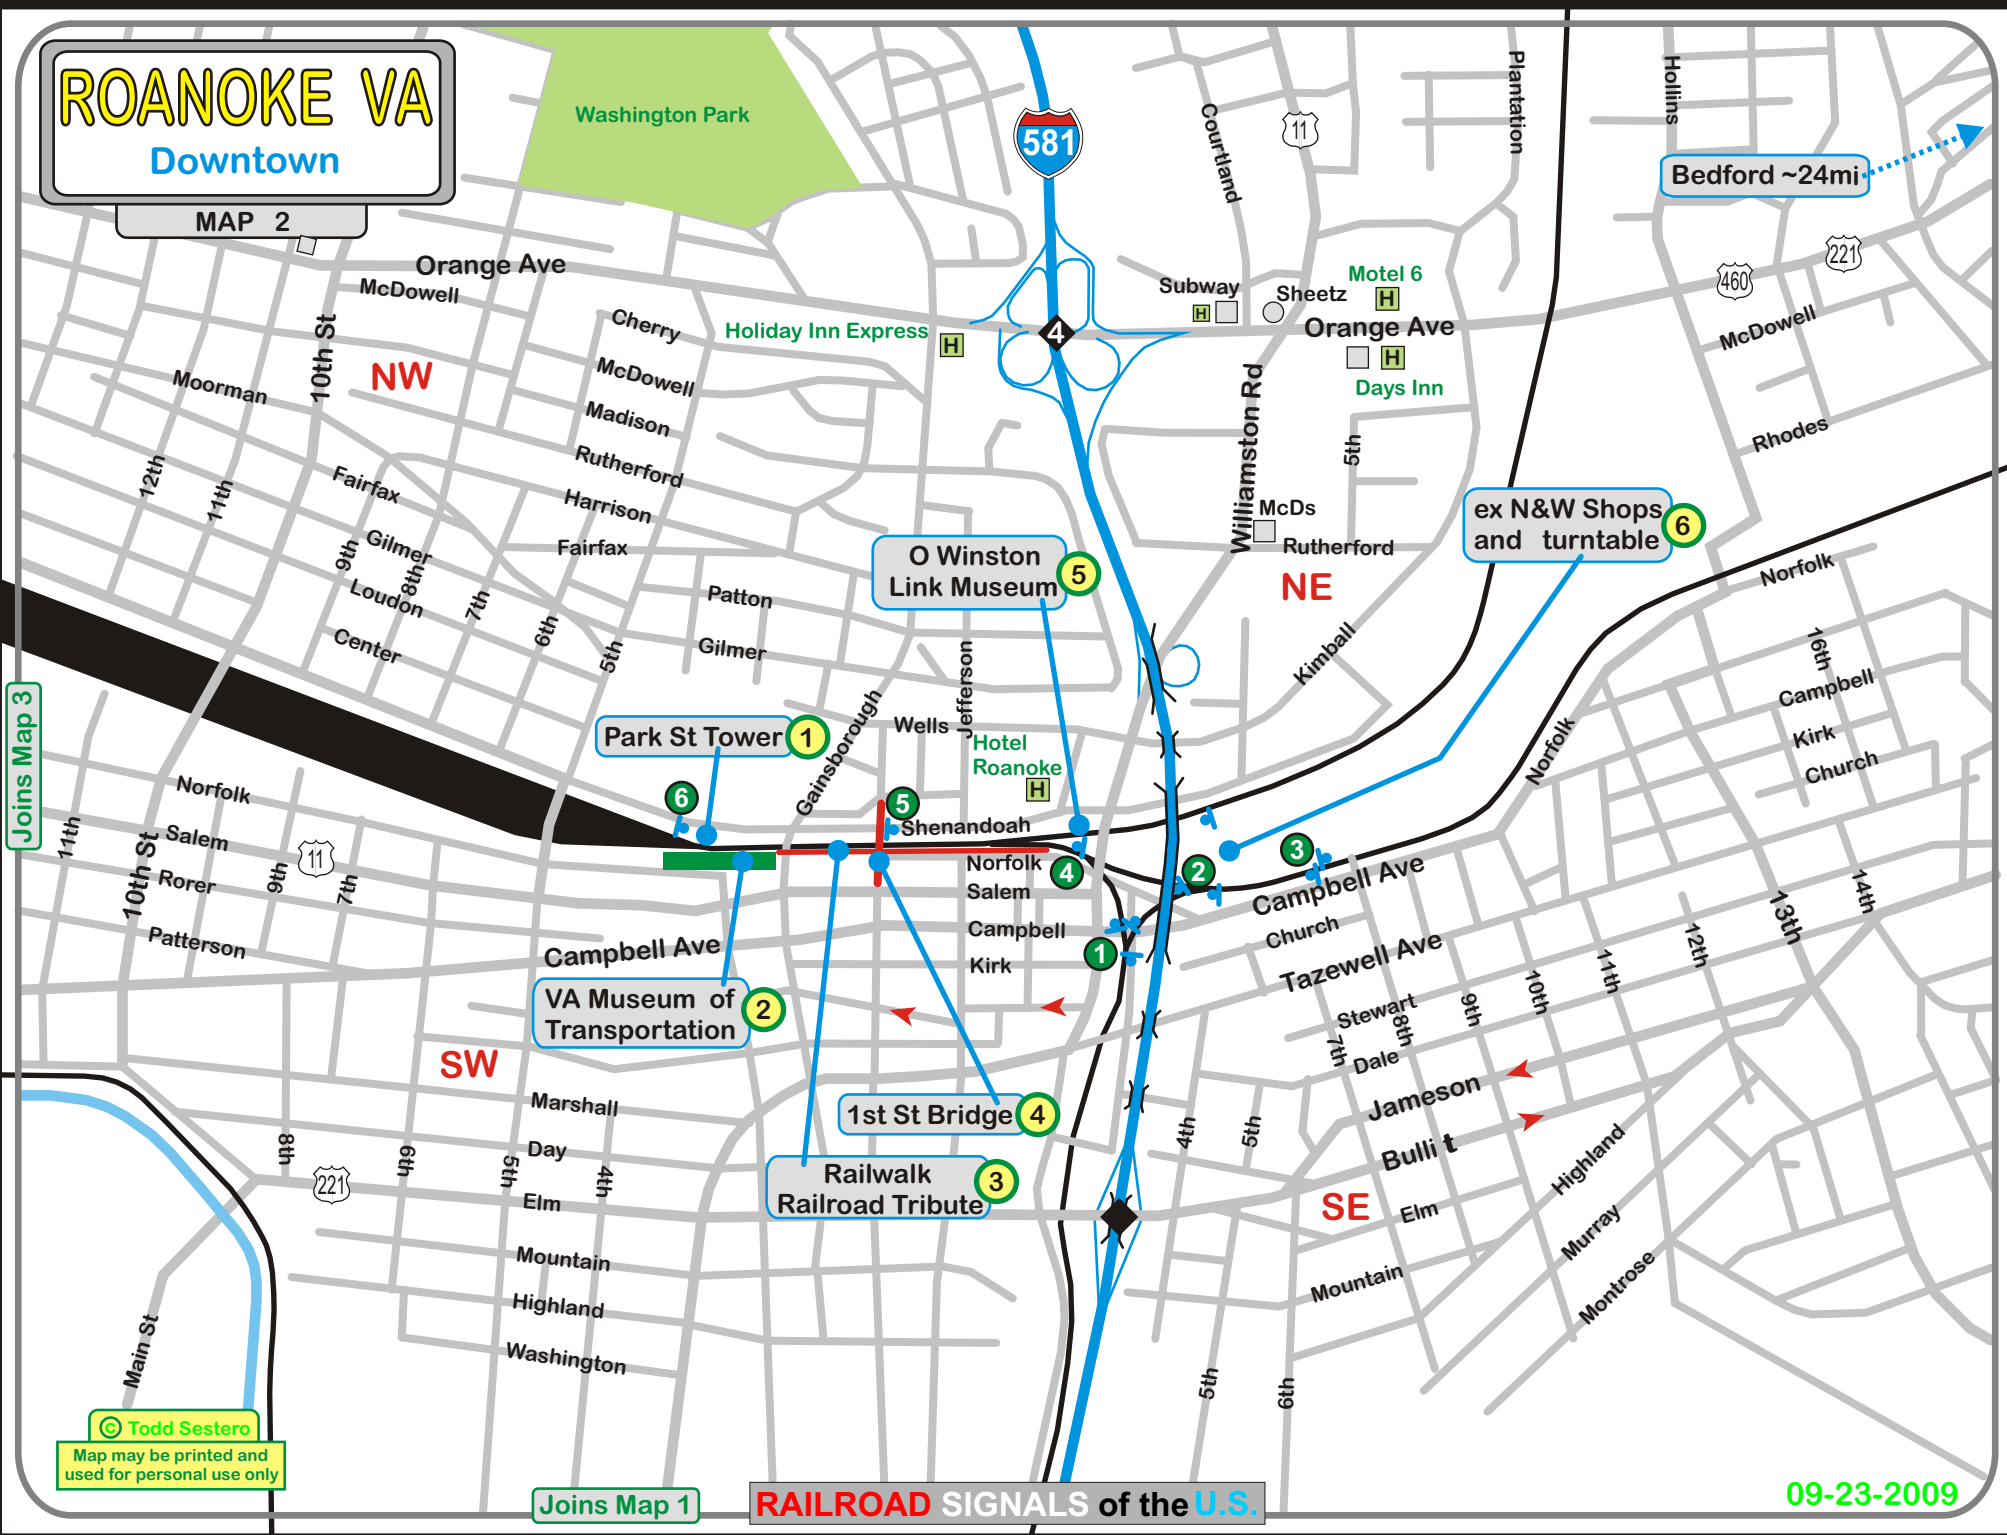

ROANOKE VA

Downtown

MAP 2

Joins Map 3

Joins Map 1

RAILROAD SIGNALS of the U.S.

09-23-2009

© Todd Sestero
Map may be printed and used for personal use only