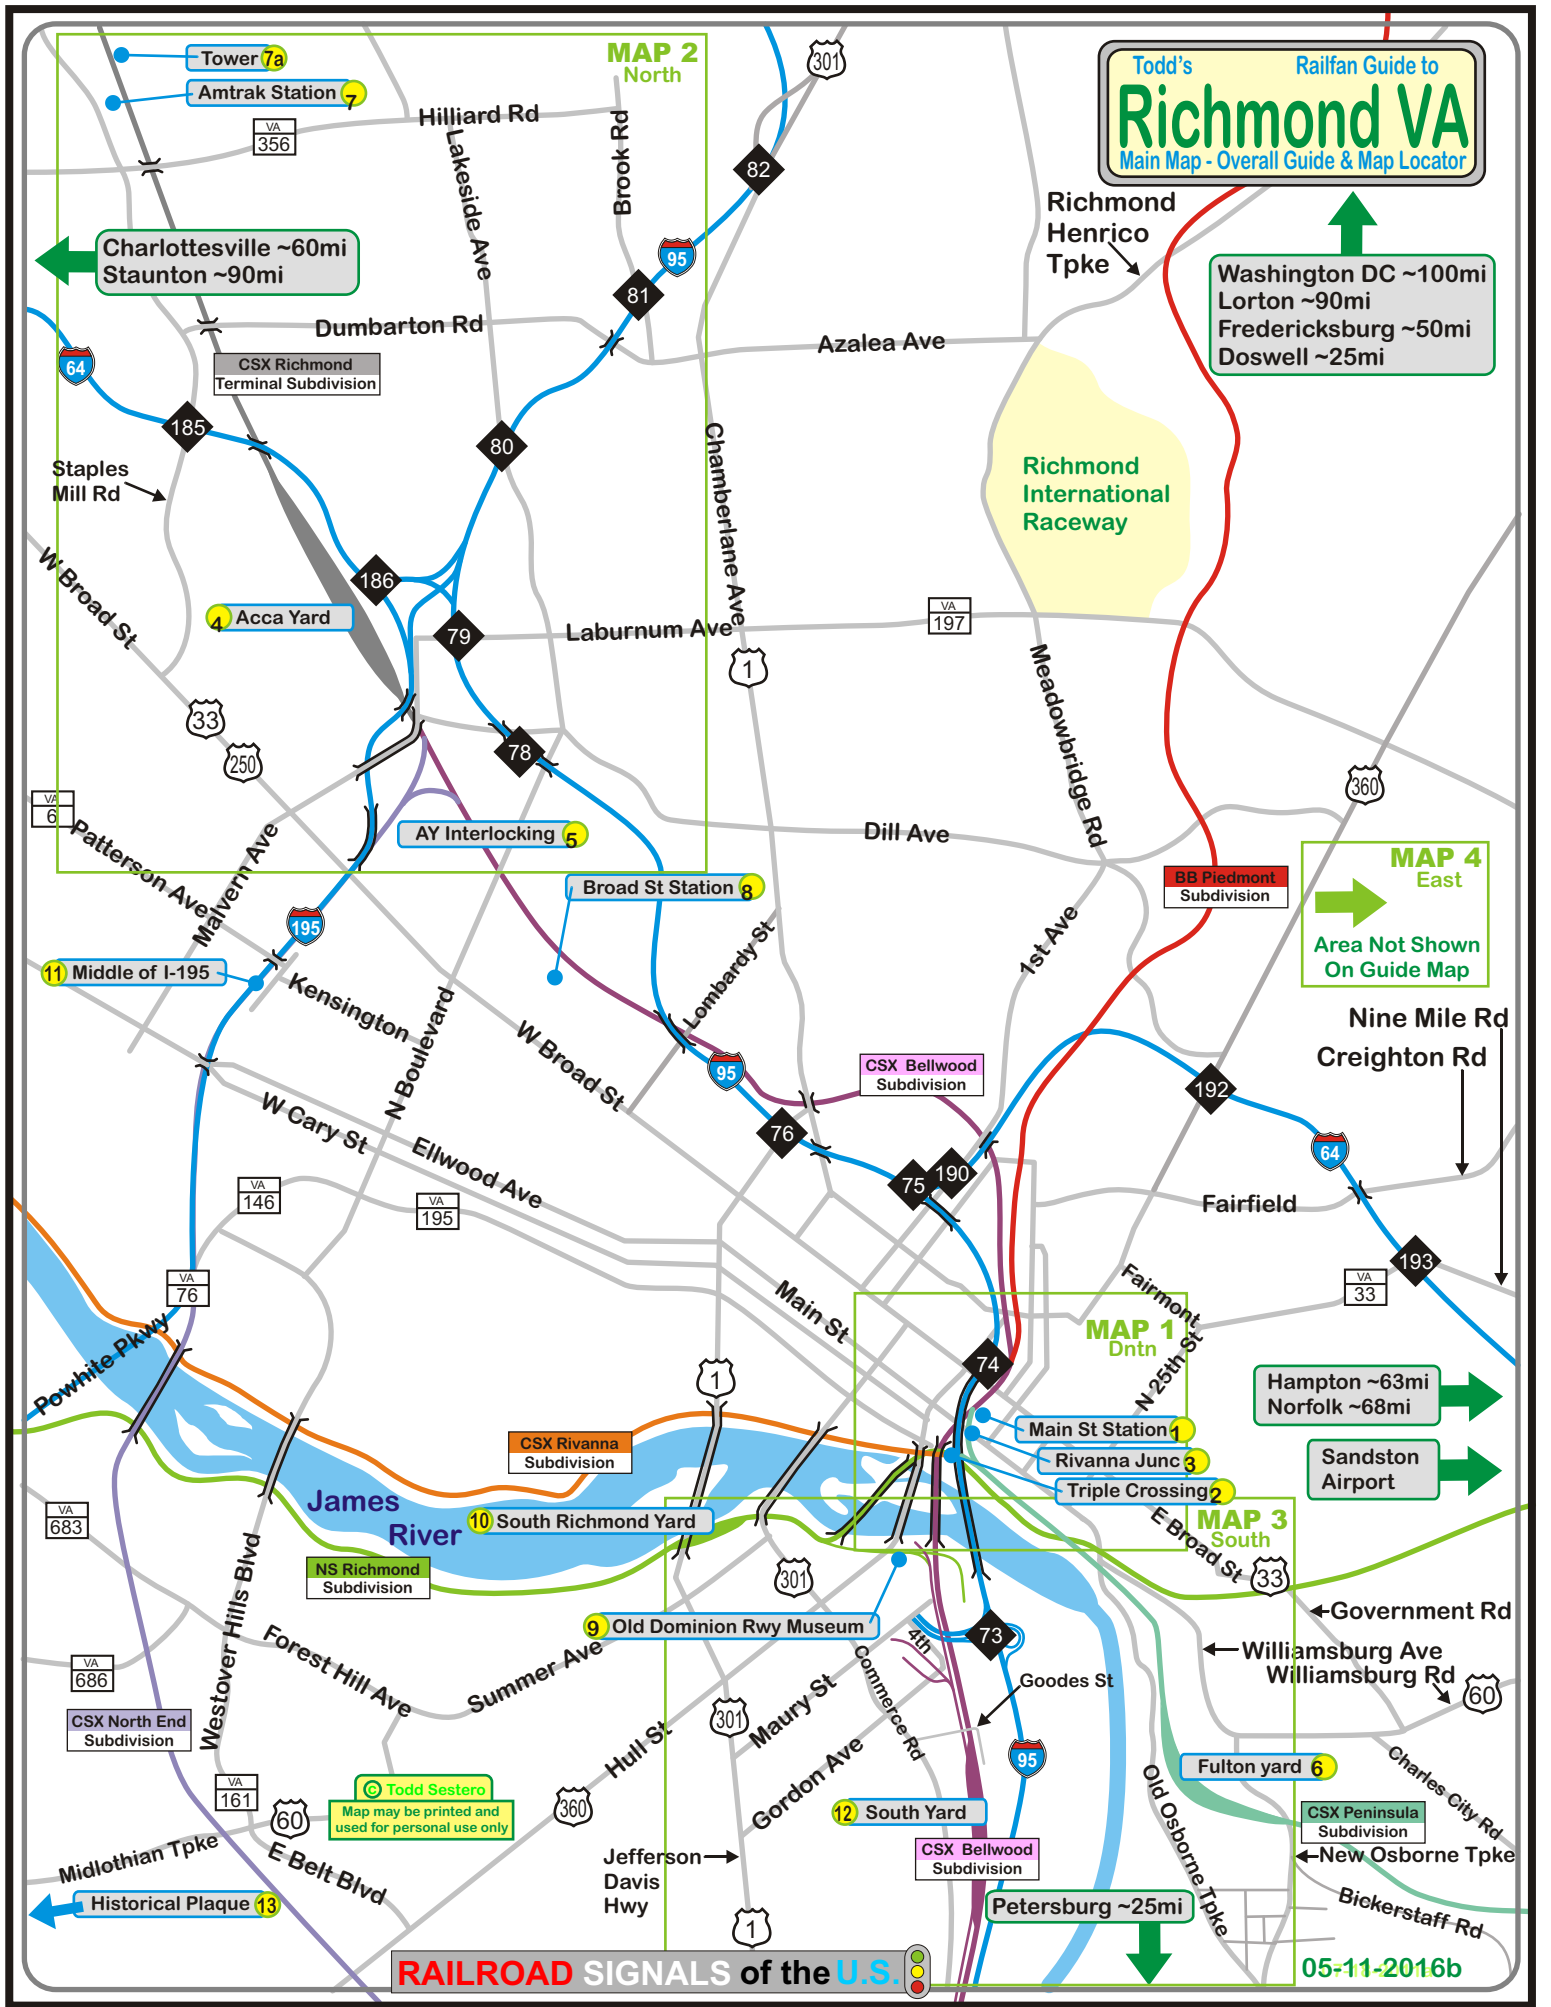

Todd's Railfan Guide to  
**Richmond VA**  
 Main Map - Overall Guide & Map Locator

Washington DC ~100mi  
 Lorton ~90mi  
 Fredericksburg ~50mi  
 Doswell ~25mi

**MAP 4**  
 East  
 Area Not Shown  
 On Guide Map

Hampton ~63mi  
 Norfolk ~68mi  
 Sandston  
 Airport

**MAP 3**  
 South  
 Government Rd  
 Williamsburg Ave  
 Williamsburg Rd  
 Fulton yard 6  
 CSX Peninsula  
 Subdivision  
 New Osborne Tpk  
 Bickerstaff Rd

Petersburg ~25mi

© Todd Sestero  
 Map may be printed and  
 used for personal use only