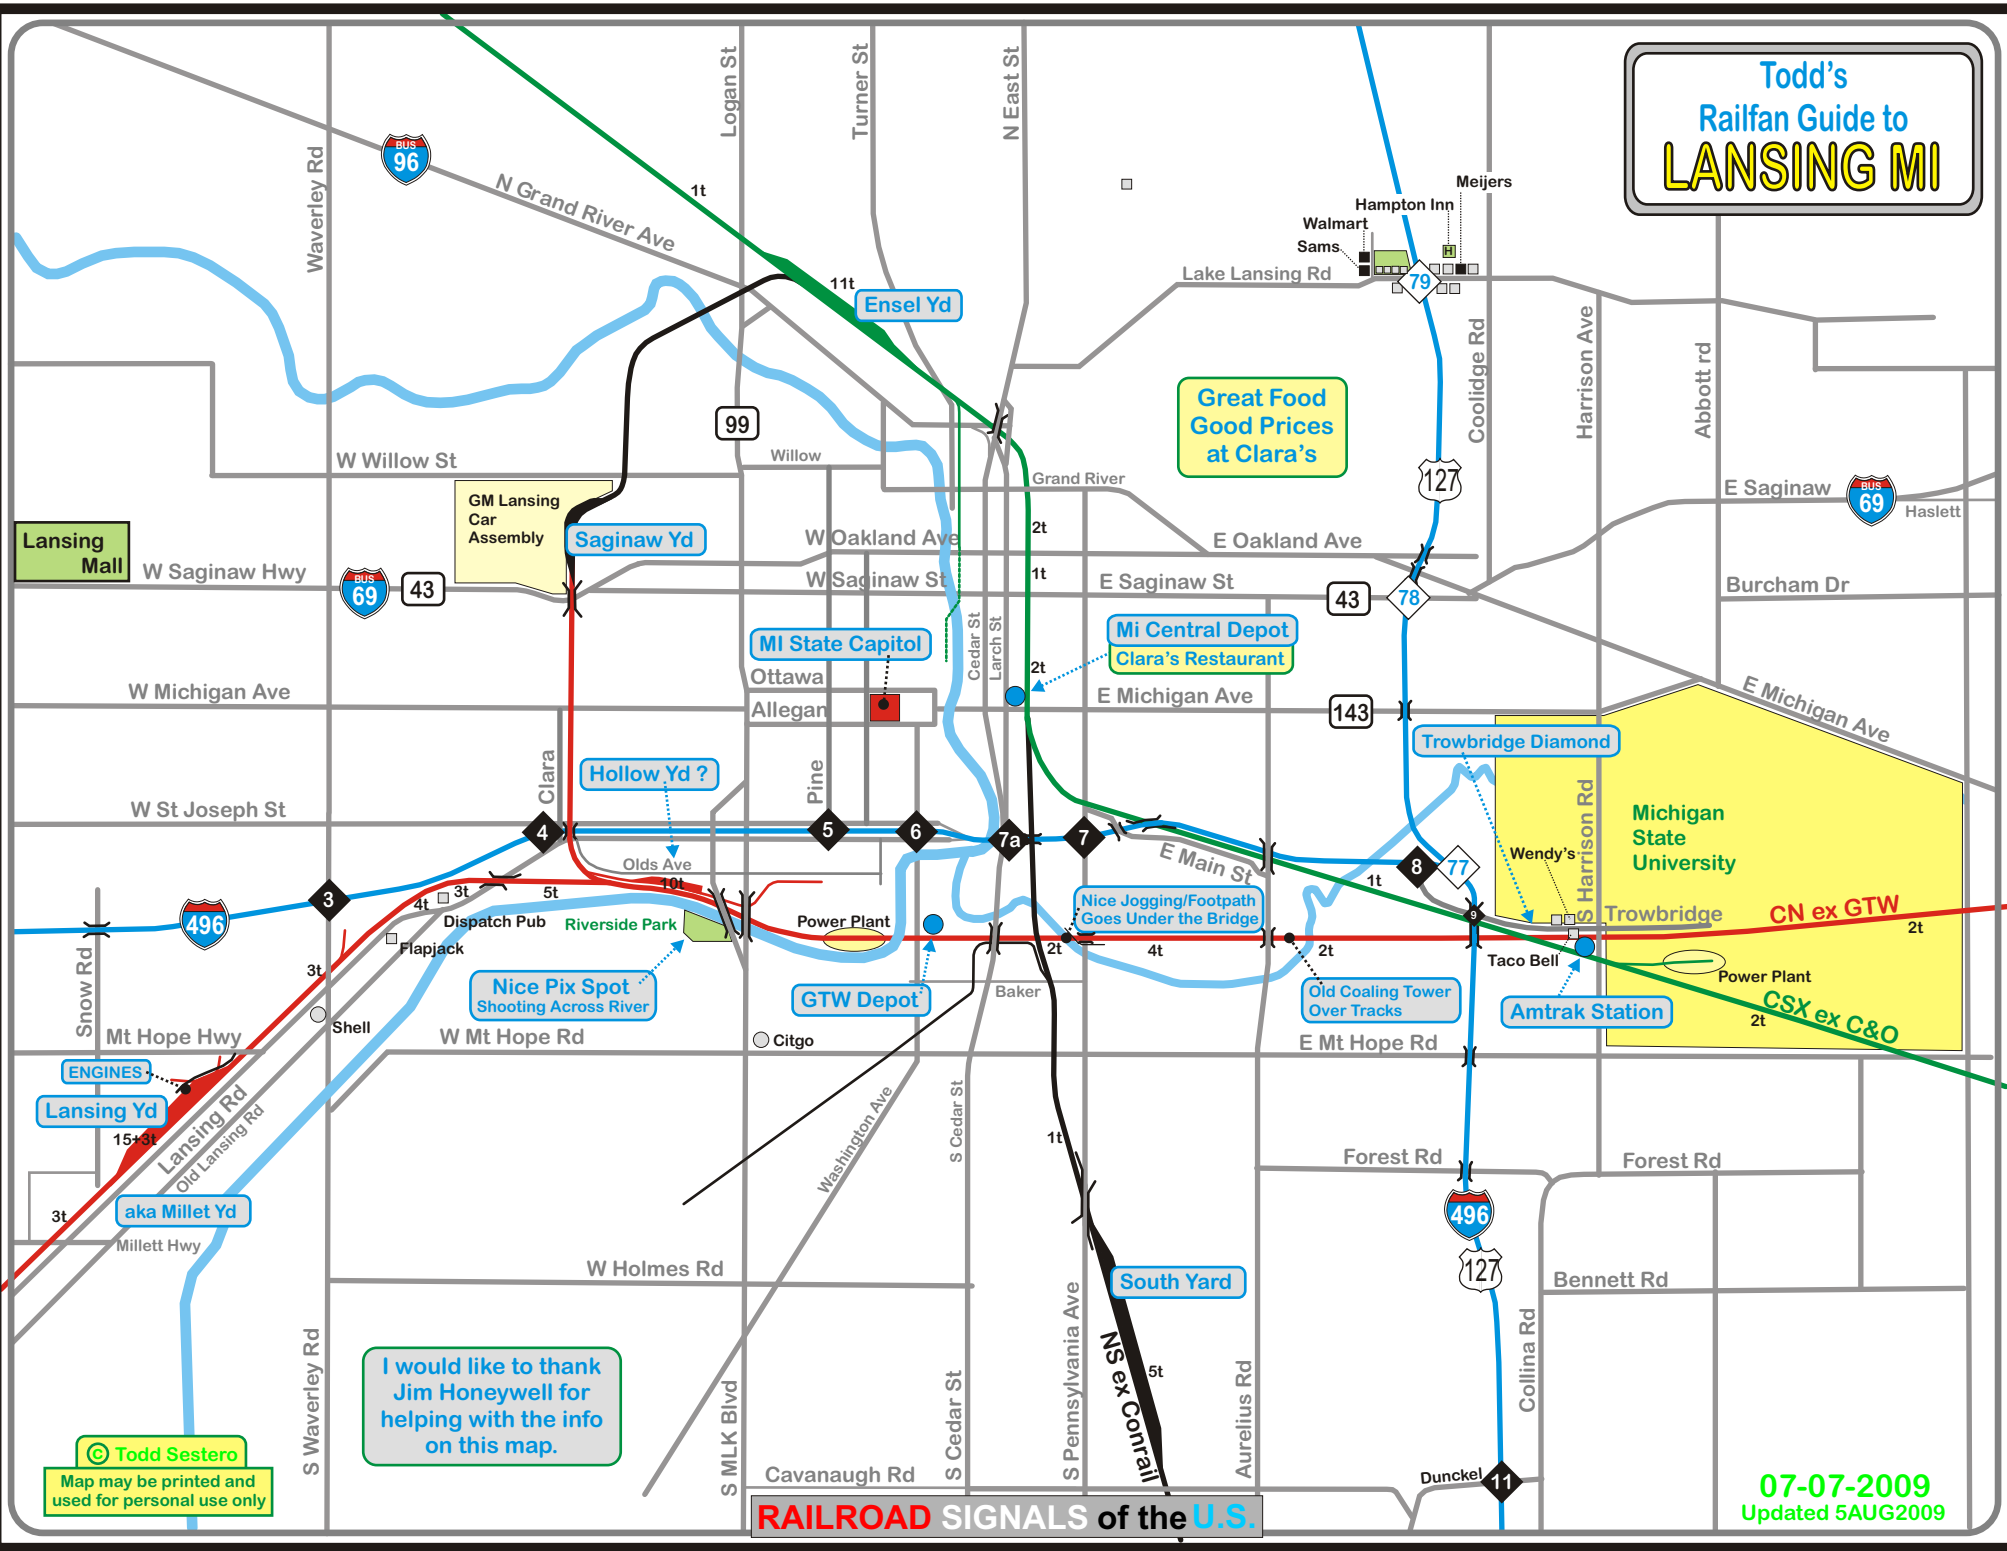

Todd's Railfan Guide to LANSING MI

Great Food
Good Prices
at Clara's

Lansing
Mall

GM Lansing
Car
Assembly

Saginaw Yd

MI State Capitol

Mi Central Depot
Clara's Restaurant

Hollow Yd ?

Trowbridge Diamond

Michigan
State
University

Nice Pix Spot
Shooting Across River

GTW Depot

Nice Jogging/Footpath
Goes Under the Bridge

Old Coaling Tower
Over Tracks

Amtrak Station

Power Plant
CN ex GTW

Power Plant
CSX ex C&O

South Yard

NS ex Conrail

I would like to thank
Jim Honeywell for
helping with the info
on this map.

© Todd Sestero
Map may be printed and
used for personal use only