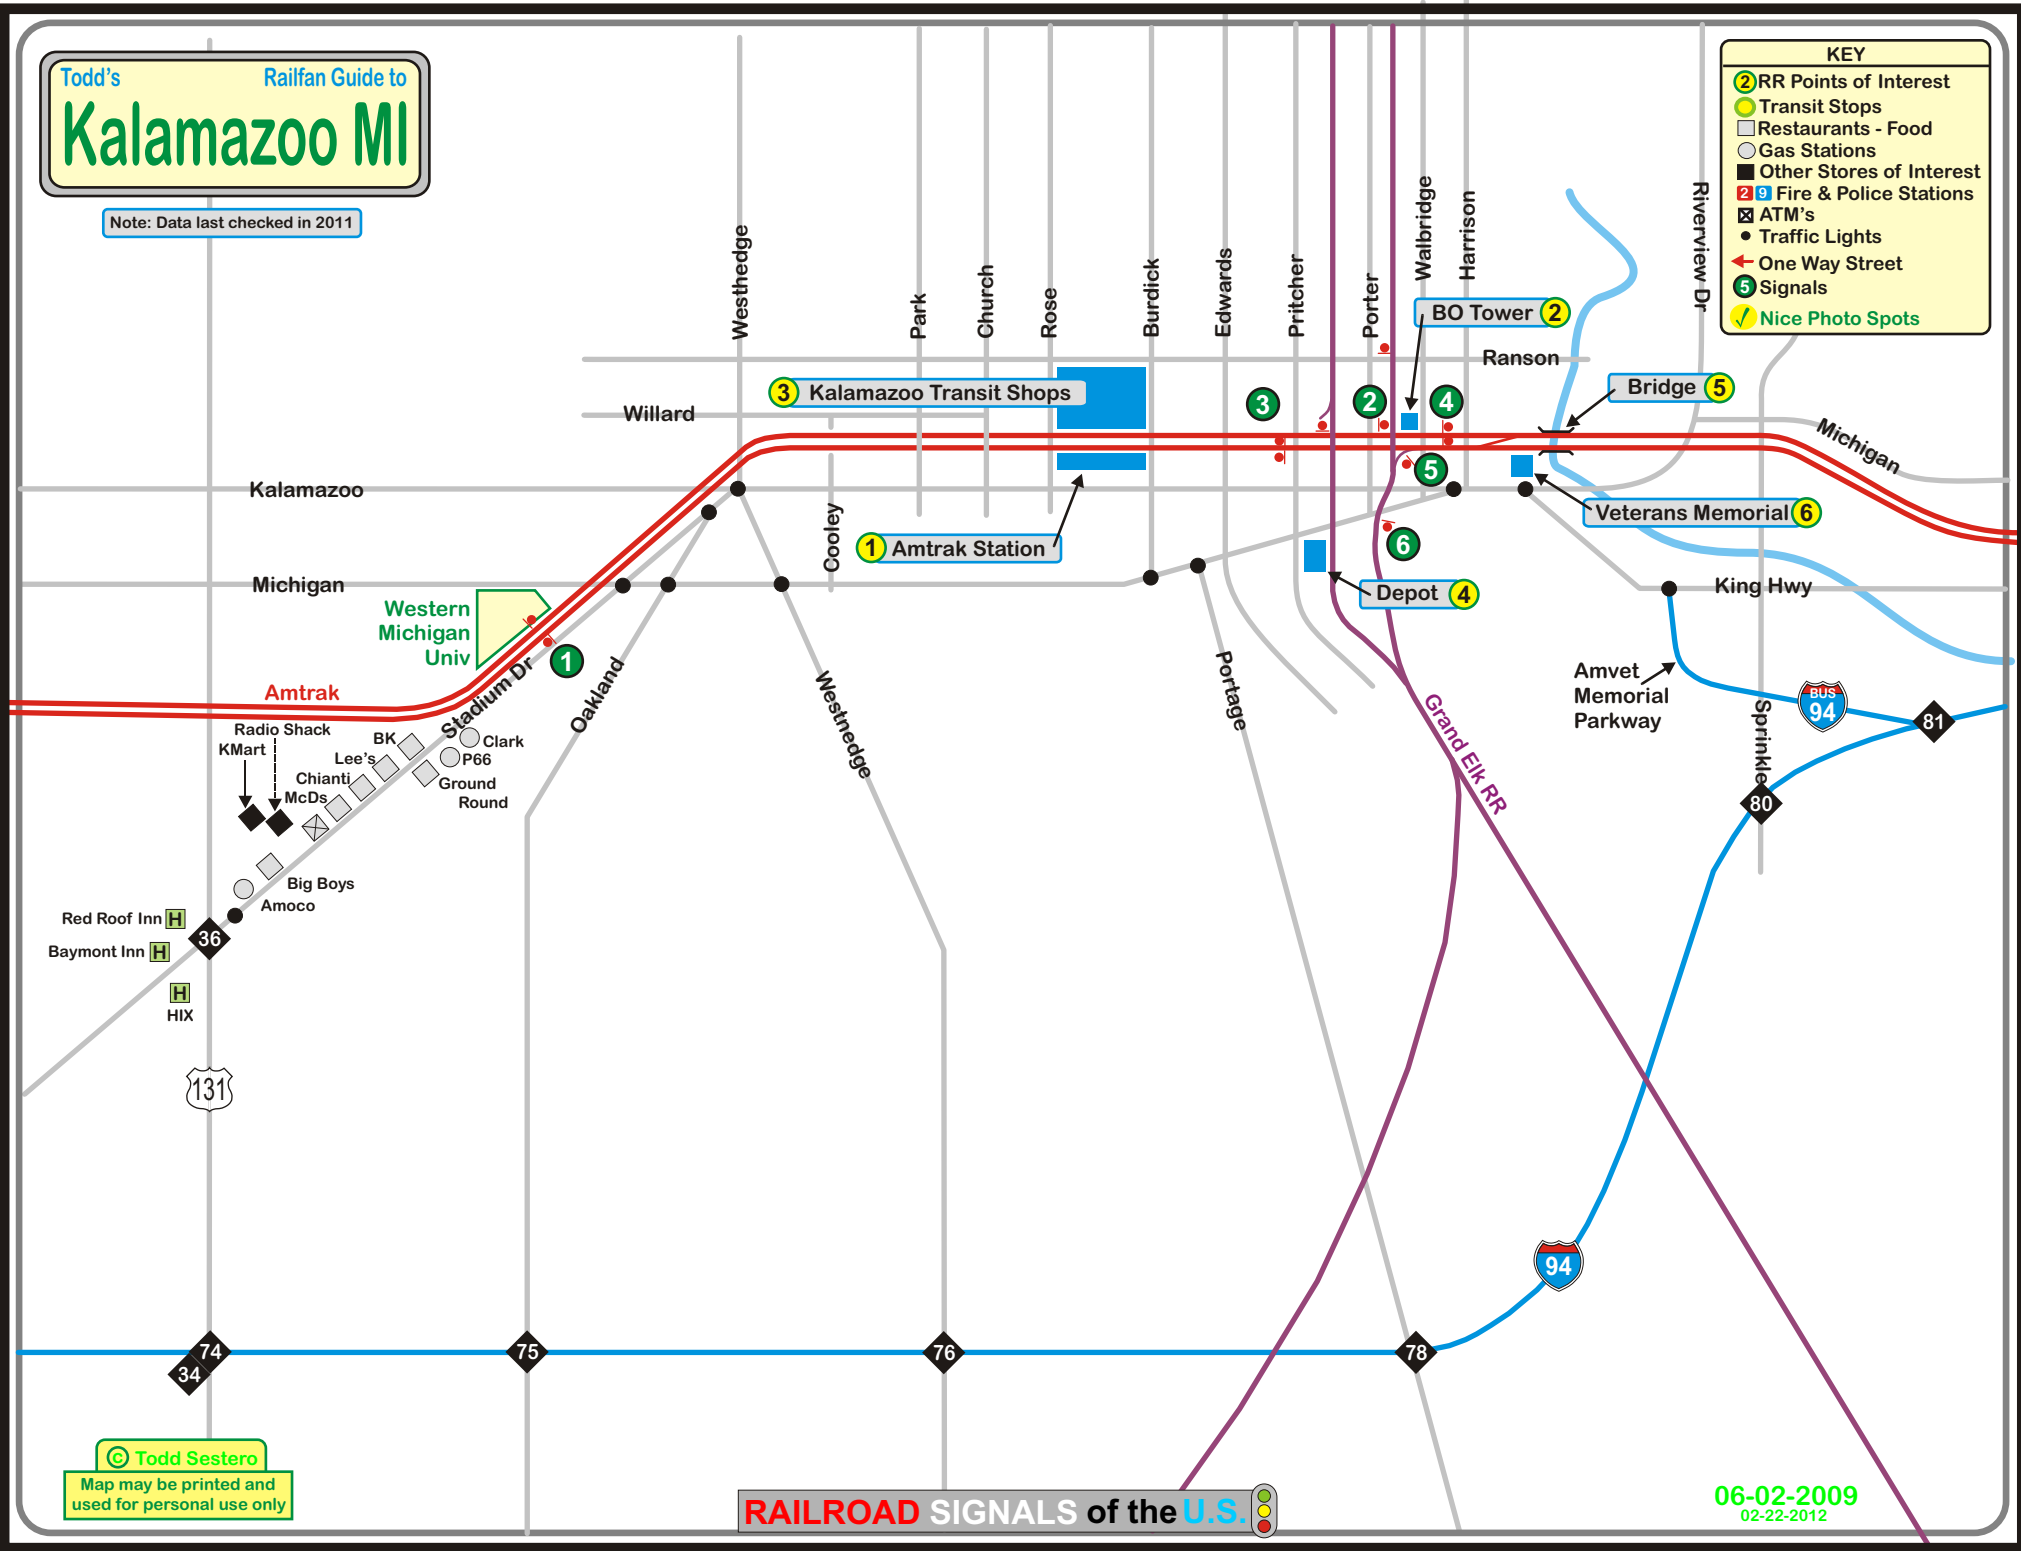

Todd's Railfan Guide to  
**Kalamazoo MI**

Note: Data last checked in 2011

- KEY**
- ② RR Points of Interest
  - Transit Stops
  - Restaurants - Food
  - Gas Stations
  - Other Stores of Interest
  - ② ⑨ Fire & Police Stations
  - ⊠ ATM's
  - Traffic Lights
  - ← One Way Street
  - ⑤ Signals
  - ✓ Nice Photo Spots

© Todd Sestero  
 Map may be printed and  
 used for personal use only