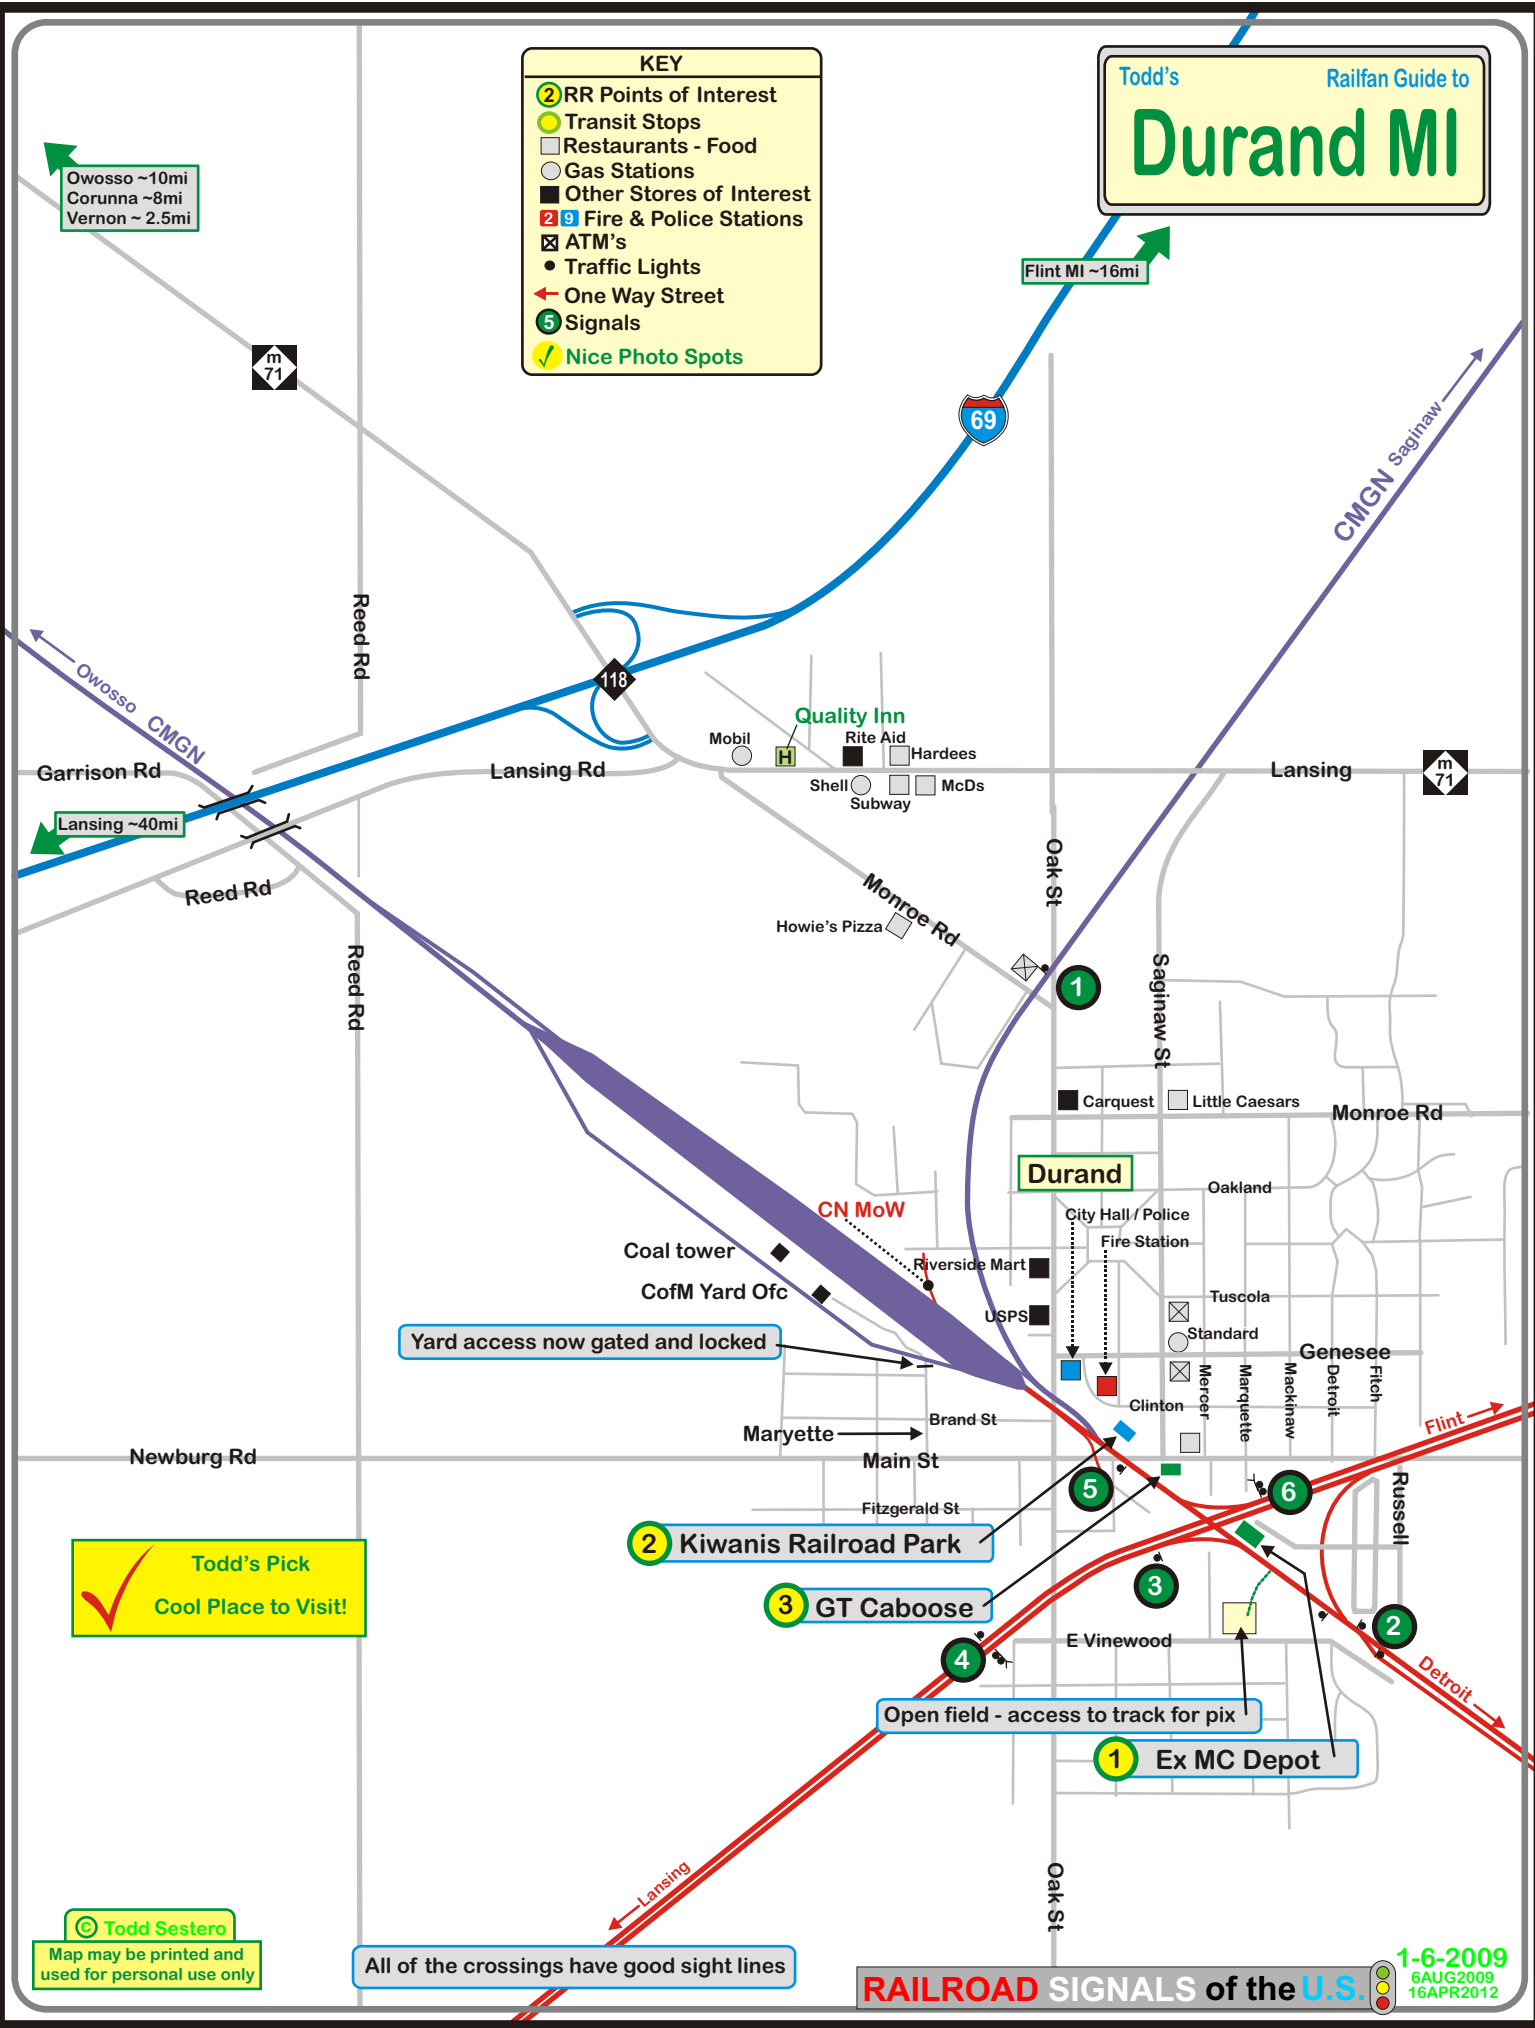

Todd's Railfan Guide to  
**Durand MI**

- KEY**
- ② RR Points of Interest
  - Transit Stops
  - ☐ Restaurants - Food
  - Gas Stations
  - Other Stores of Interest
  - ② 9 Fire & Police Stations
  - ⊗ ATM's
  - Traffic Lights
  - ← One Way Street
  - 5 Signals
  - ✓ Nice Photo Spots

Owosso ~10mi  
 Corunna ~8mi  
 Vernon ~2.5mi

Flint MI ~16mi

Lansing ~40mi

**Todd's Pick**  
 Cool Place to Visit!

Yard access now gated and locked

Open field - access to track for pix

All of the crossings have good sight lines

© Todd Sestero  
 Map may be printed and used for personal use only