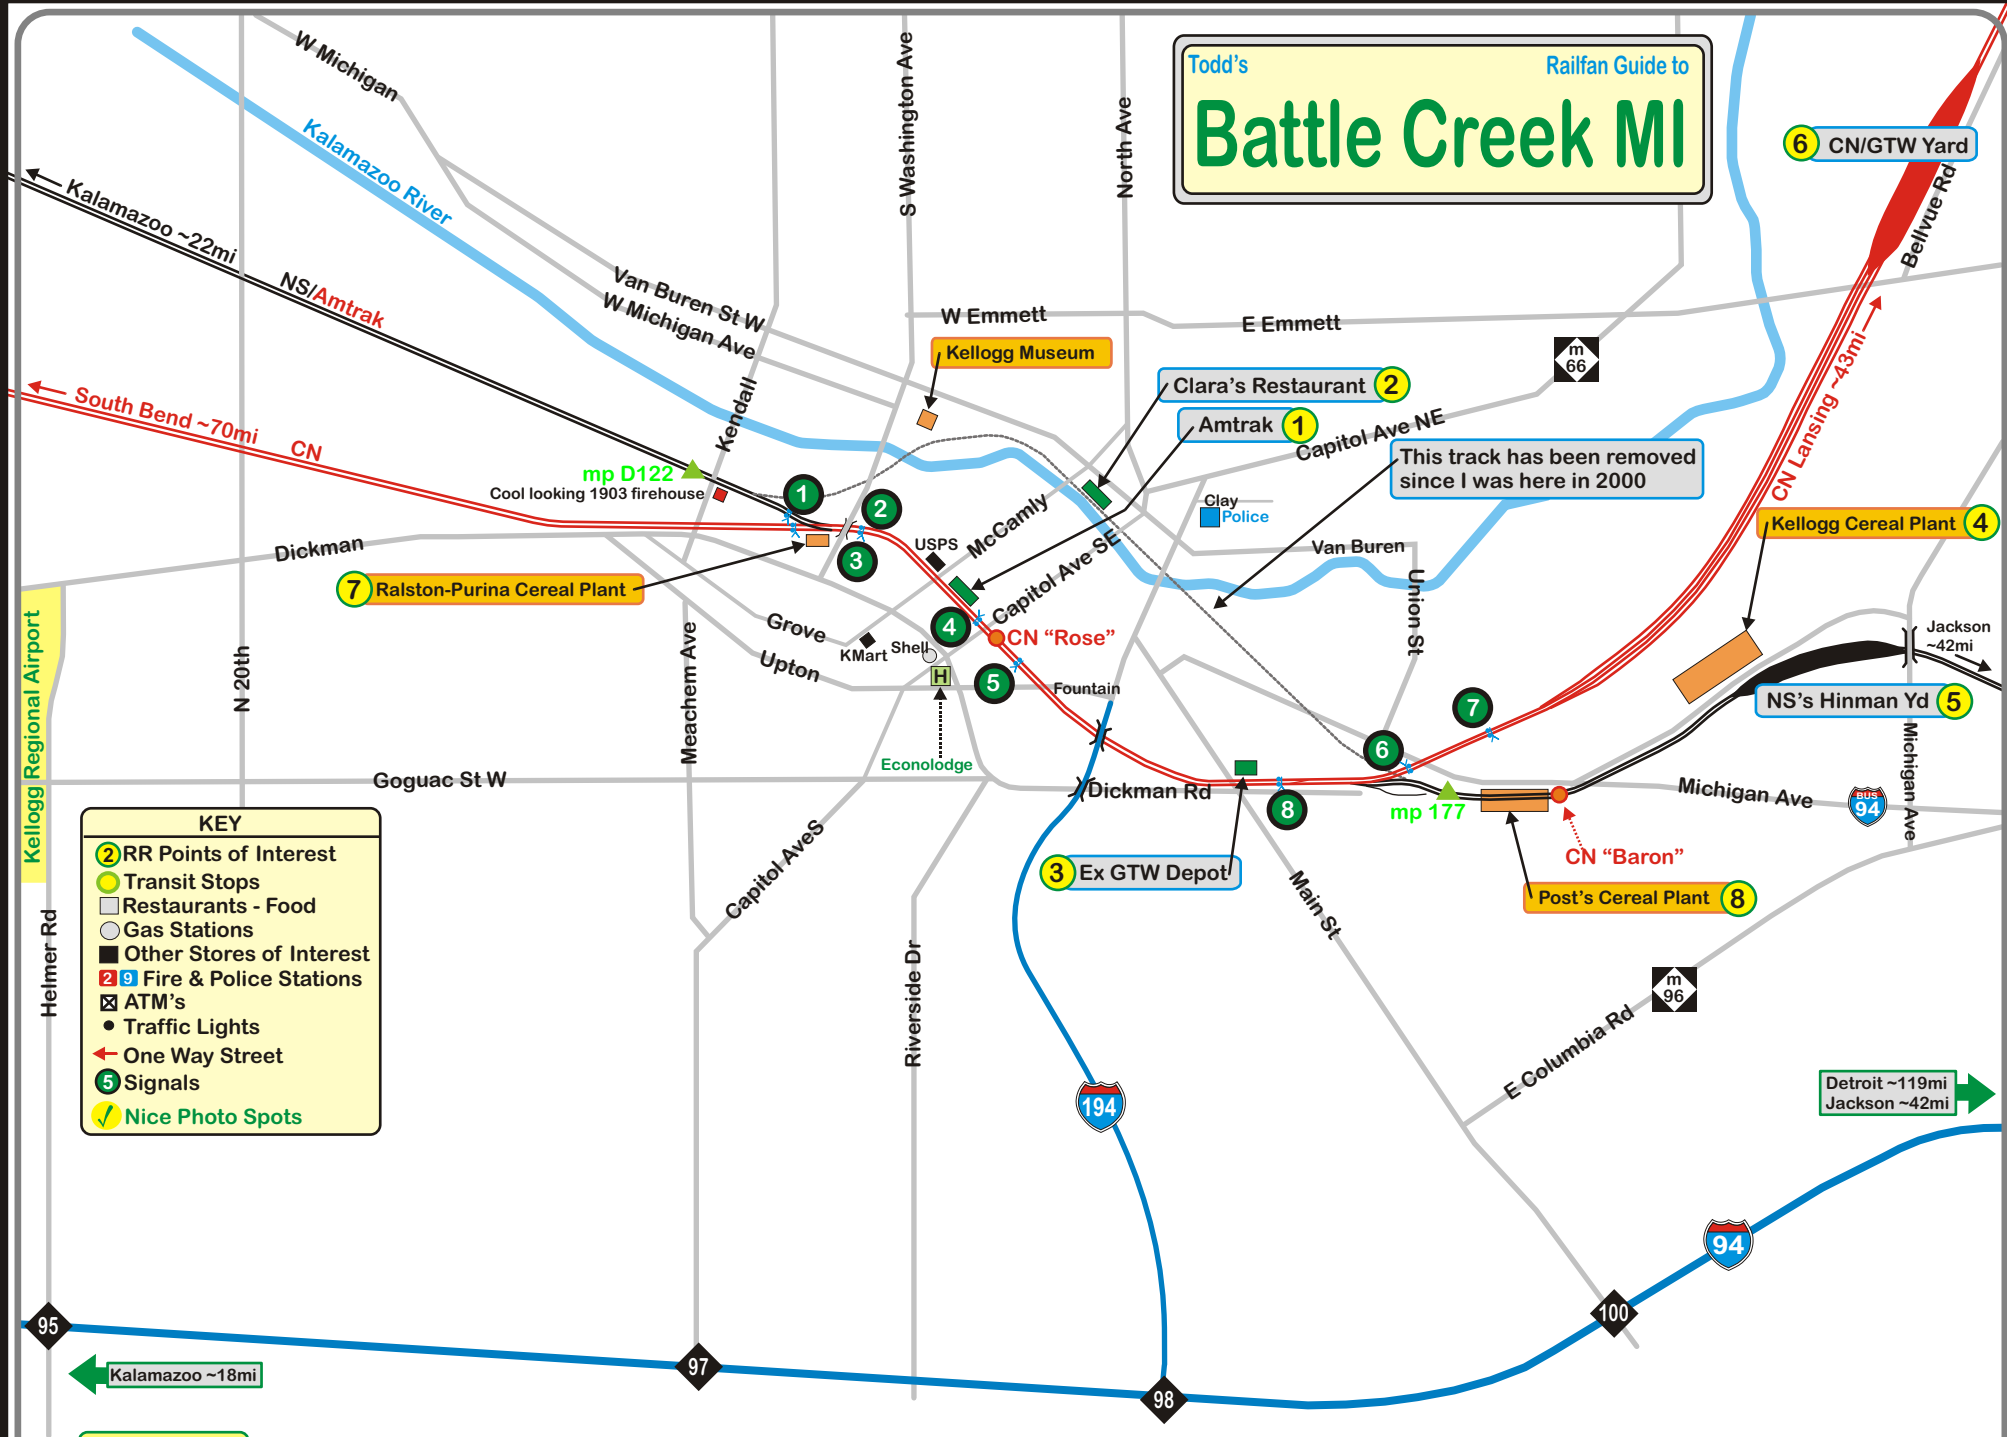

Todd's Railfan Guide to  
**Battle Creek MI**

- KEY**
- ② RR Points of Interest
  - Transit Stops
  - Restaurants - Food
  - Gas Stations
  - Other Stores of Interest
  - 🚒 Fire & Police Stations
  - Ⓜ ATM's
  - Traffic Lights
  - ➔ One Way Street
  - 🚦 Signals
  - 📸 Nice Photo Spots

This track has been removed since I was here in 2000

Detroit ~119mi  
 Jackson ~42mi

© Todd Sestero  
 Map may be printed and used for personal use only