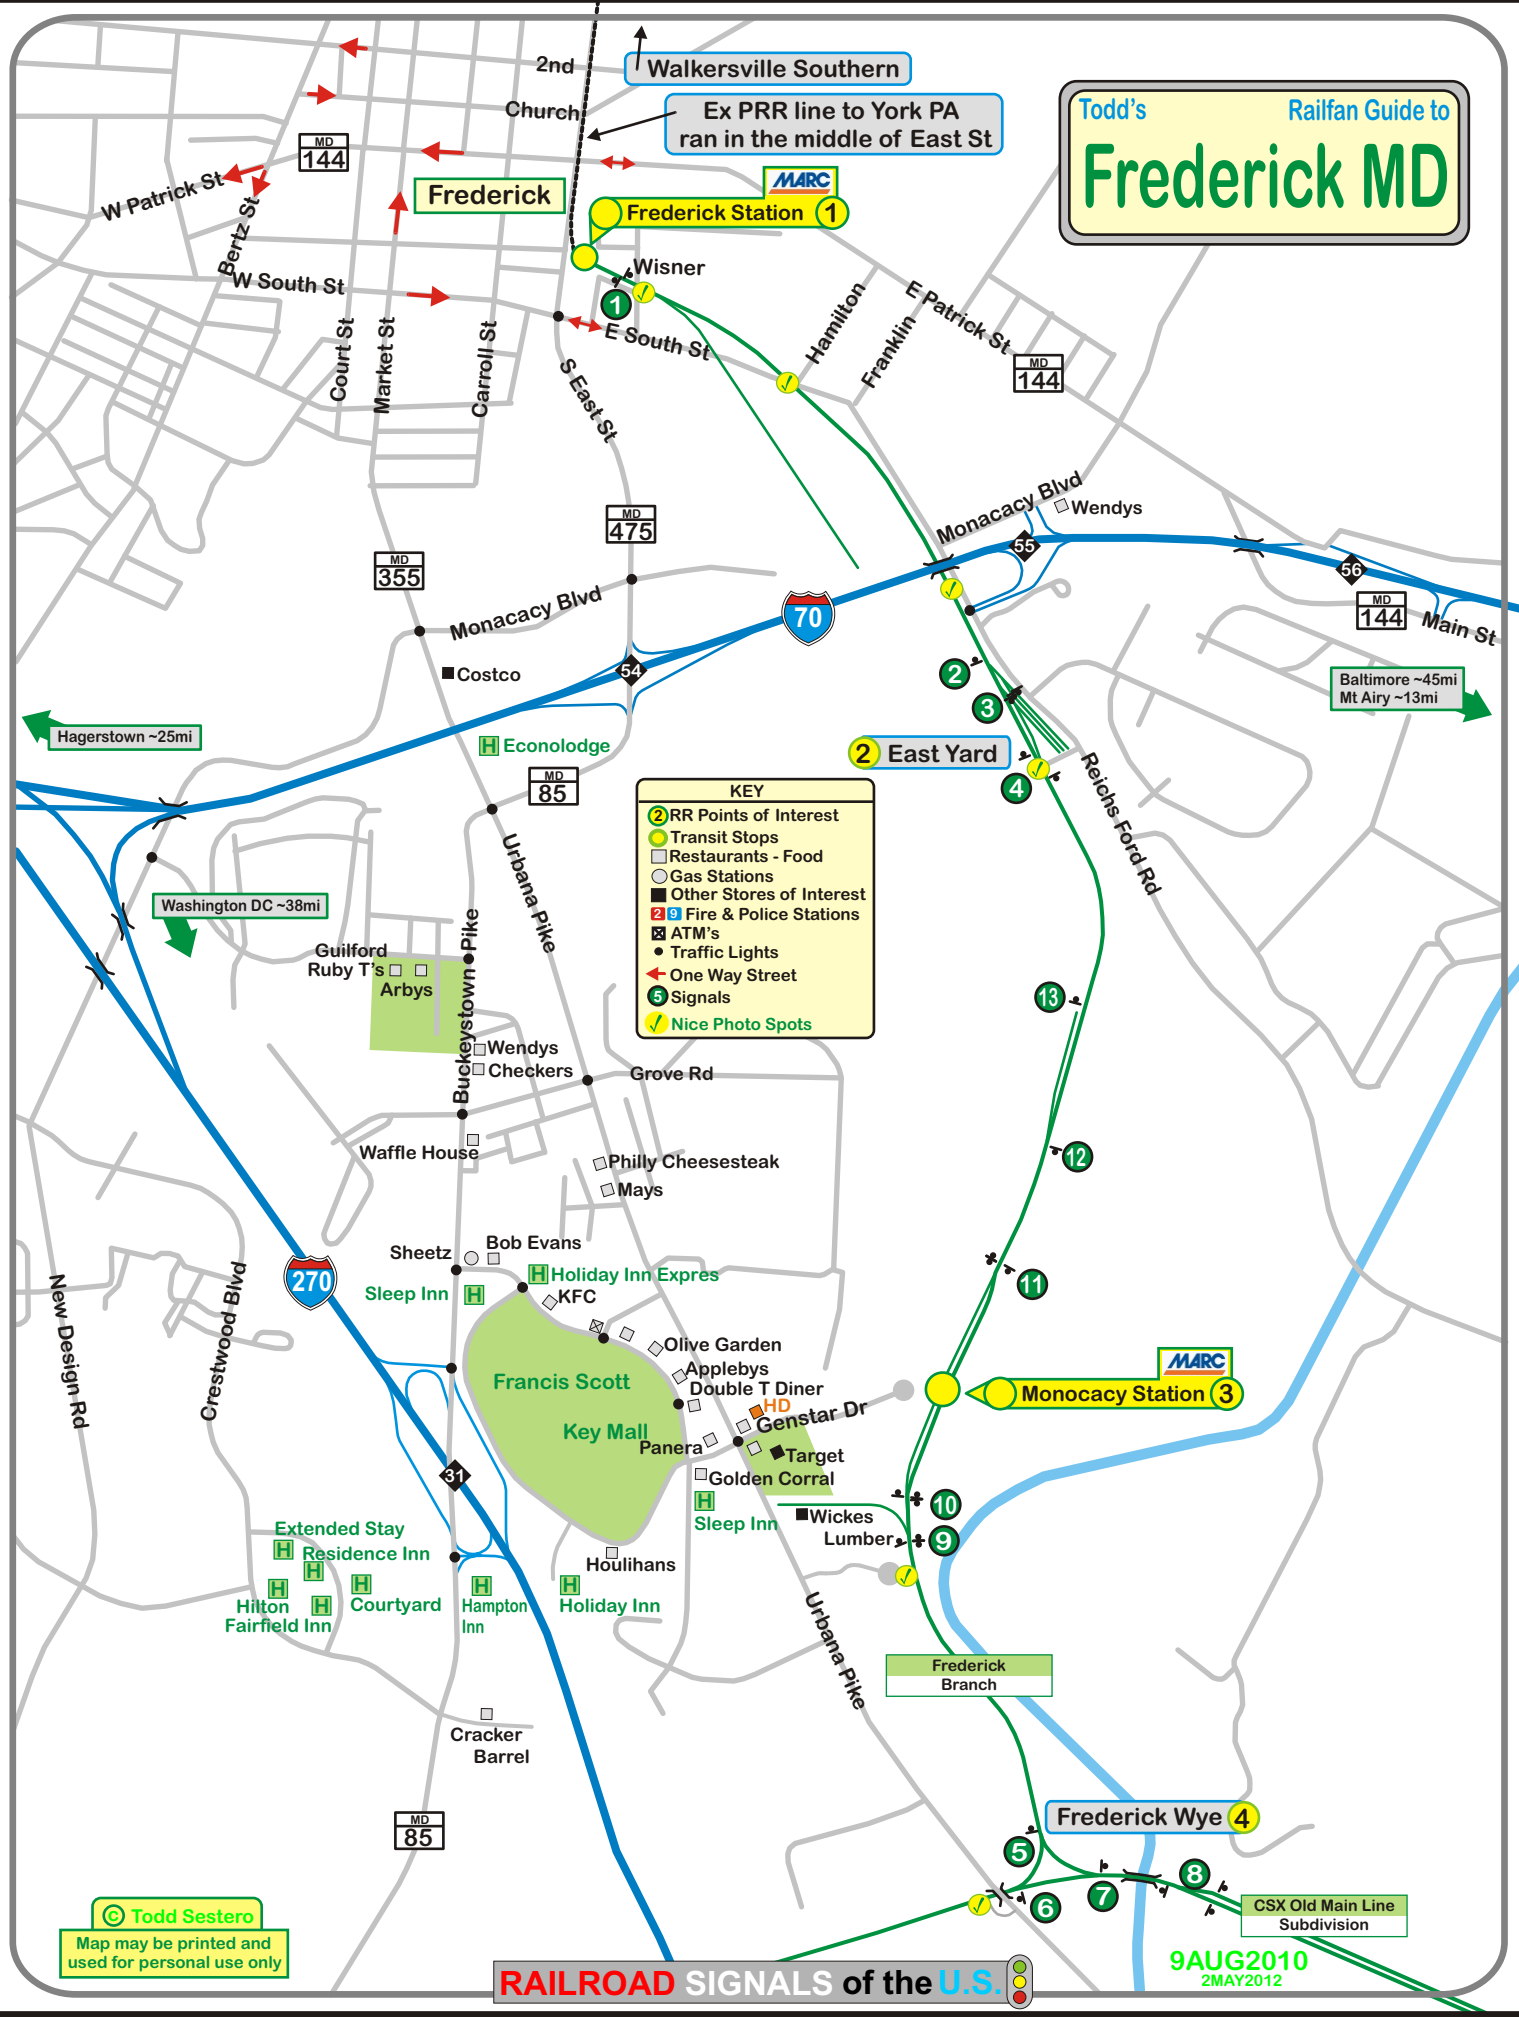

Todd's Railfan Guide to
Frederick MD

- KEY**
- ② RR Points of Interest
 - Transit Stops
 - Restaurants - Food
 - Gas Stations
 - Other Stores of Interest
 - ⑨ Fire & Police Stations
 - ⊠ ATM's
 - Traffic Lights
 - ← One Way Street
 - ⑤ Signals
 - ✓ Nice Photo Spots

© Todd Sestero
Map may be printed and used for personal use only