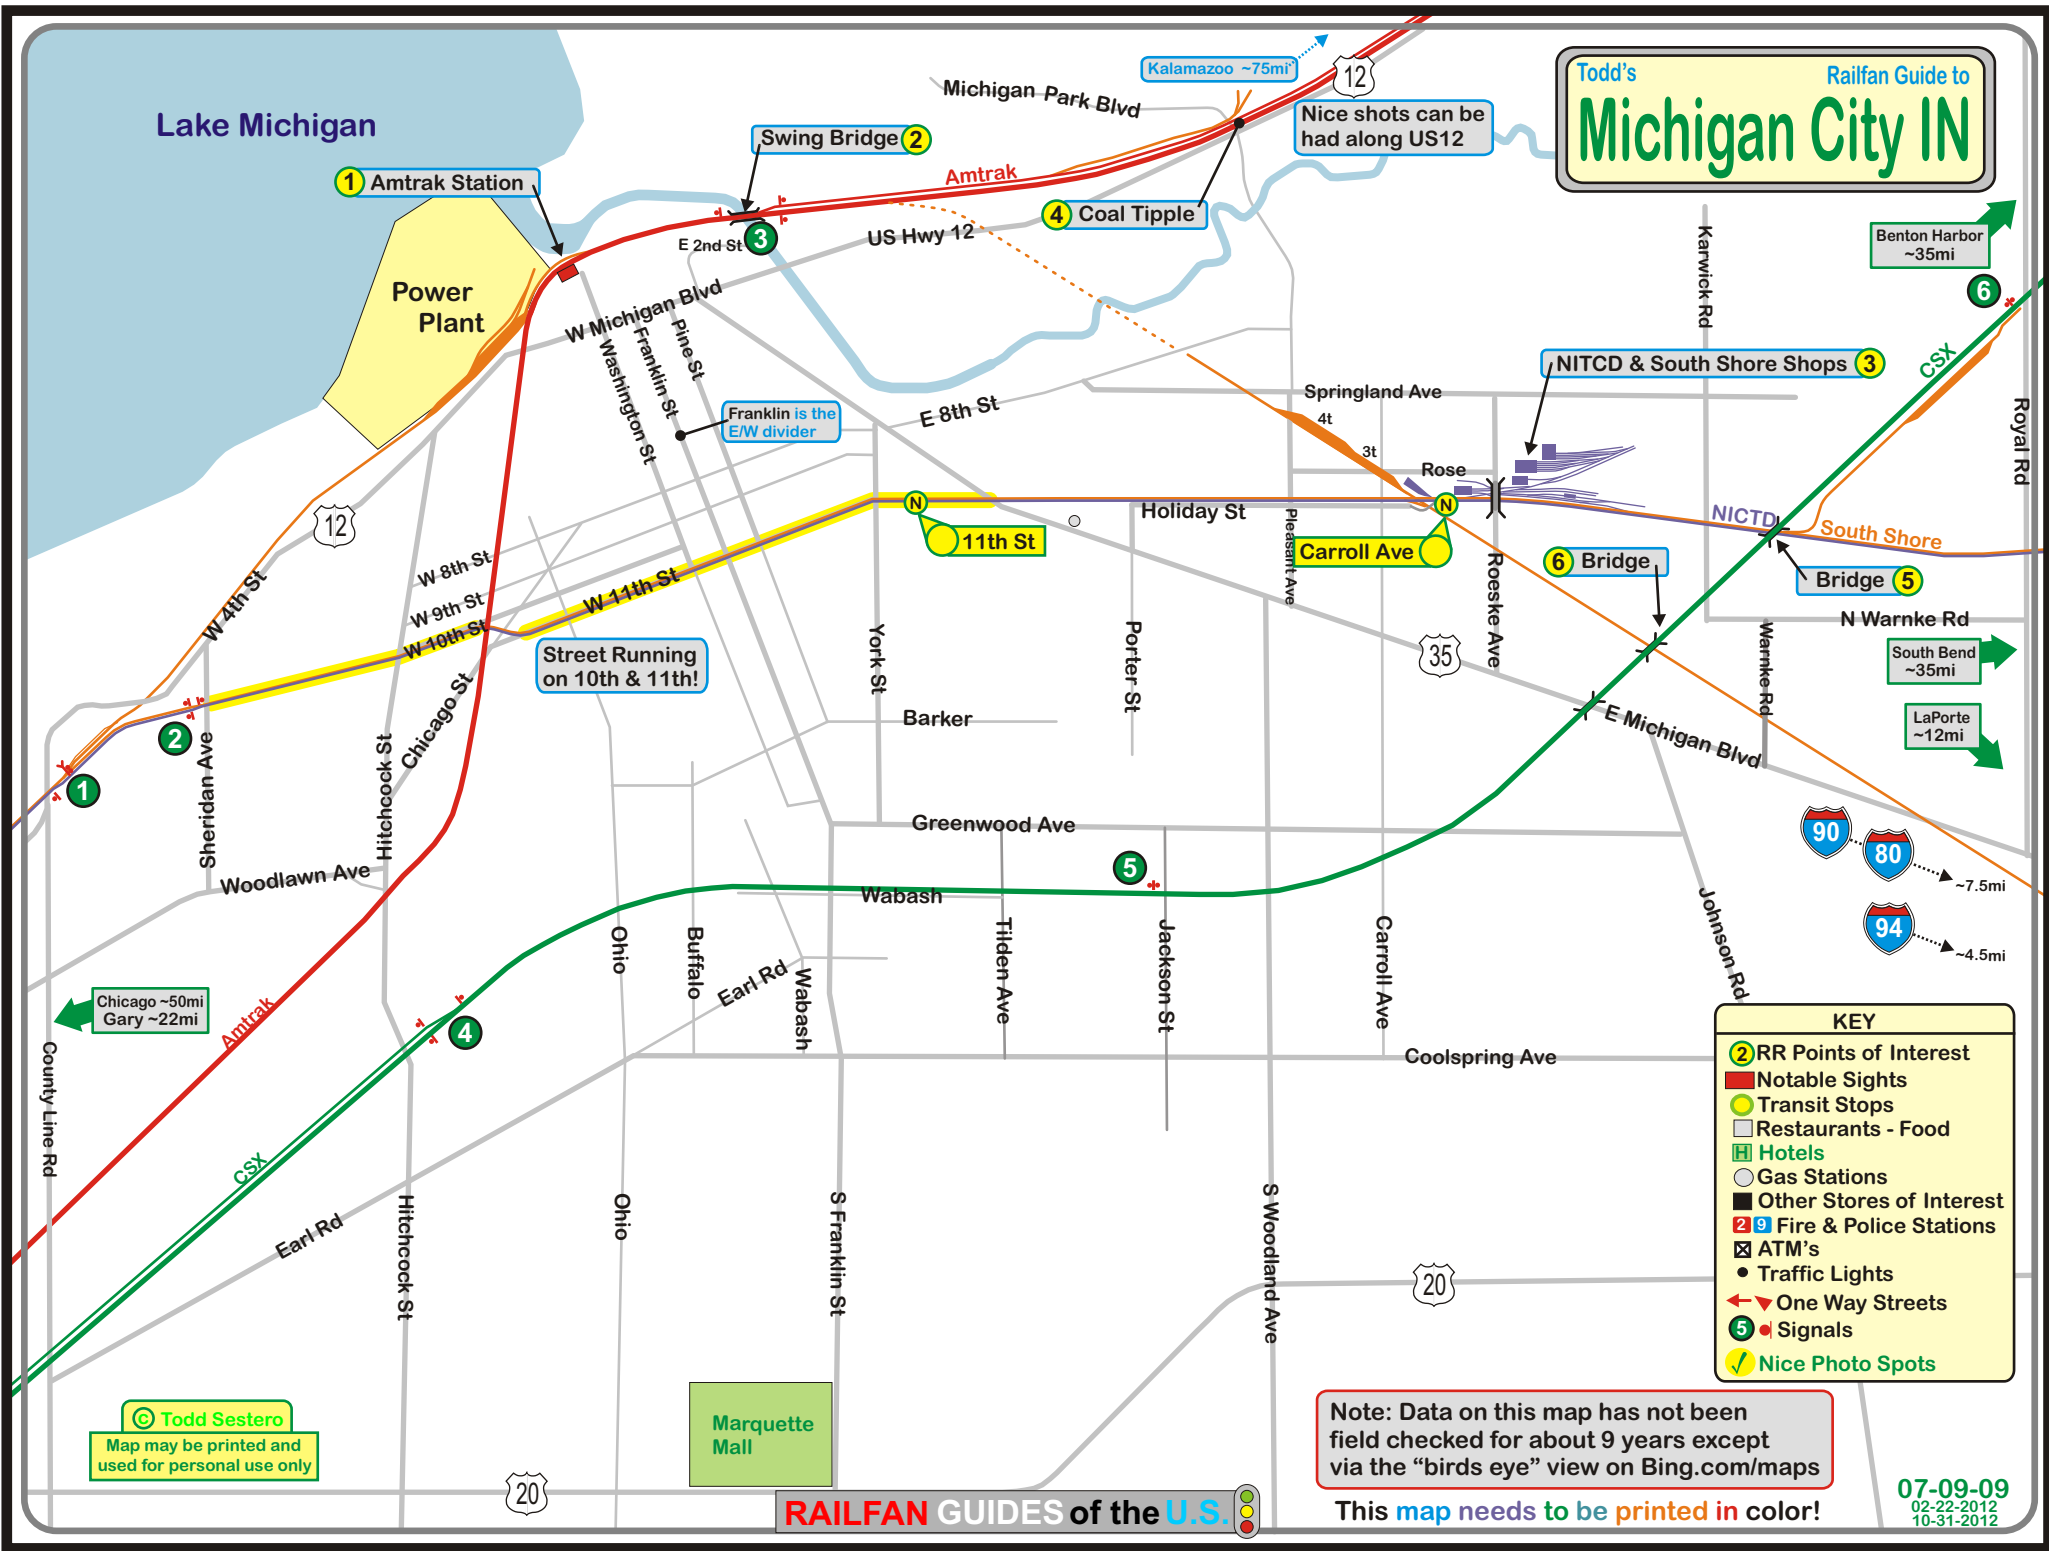

Todd's Railfan Guide to  
**Michigan City IN**

KEY	
②	RR Points of Interest
■	Notable Sights
●	Transit Stops
□	Restaurants - Food
🏠	Hotels
⛽	Gas Stations
🏪	Other Stores of Interest
🚒	Fire & Police Stations
🏧	ATM's
●	Traffic Lights
↔	One Way Streets
🚦	Signals
📷	Nice Photo Spots

Note: Data on this map has not been field checked for about 9 years except via the "birds eye" view on Bing.com/maps

This map needs to be printed in color!

07-09-09  
 02-22-2012  
 10-31-2012

© Todd Sestero  
 Map may be printed and used for personal use only

Marquette Mall