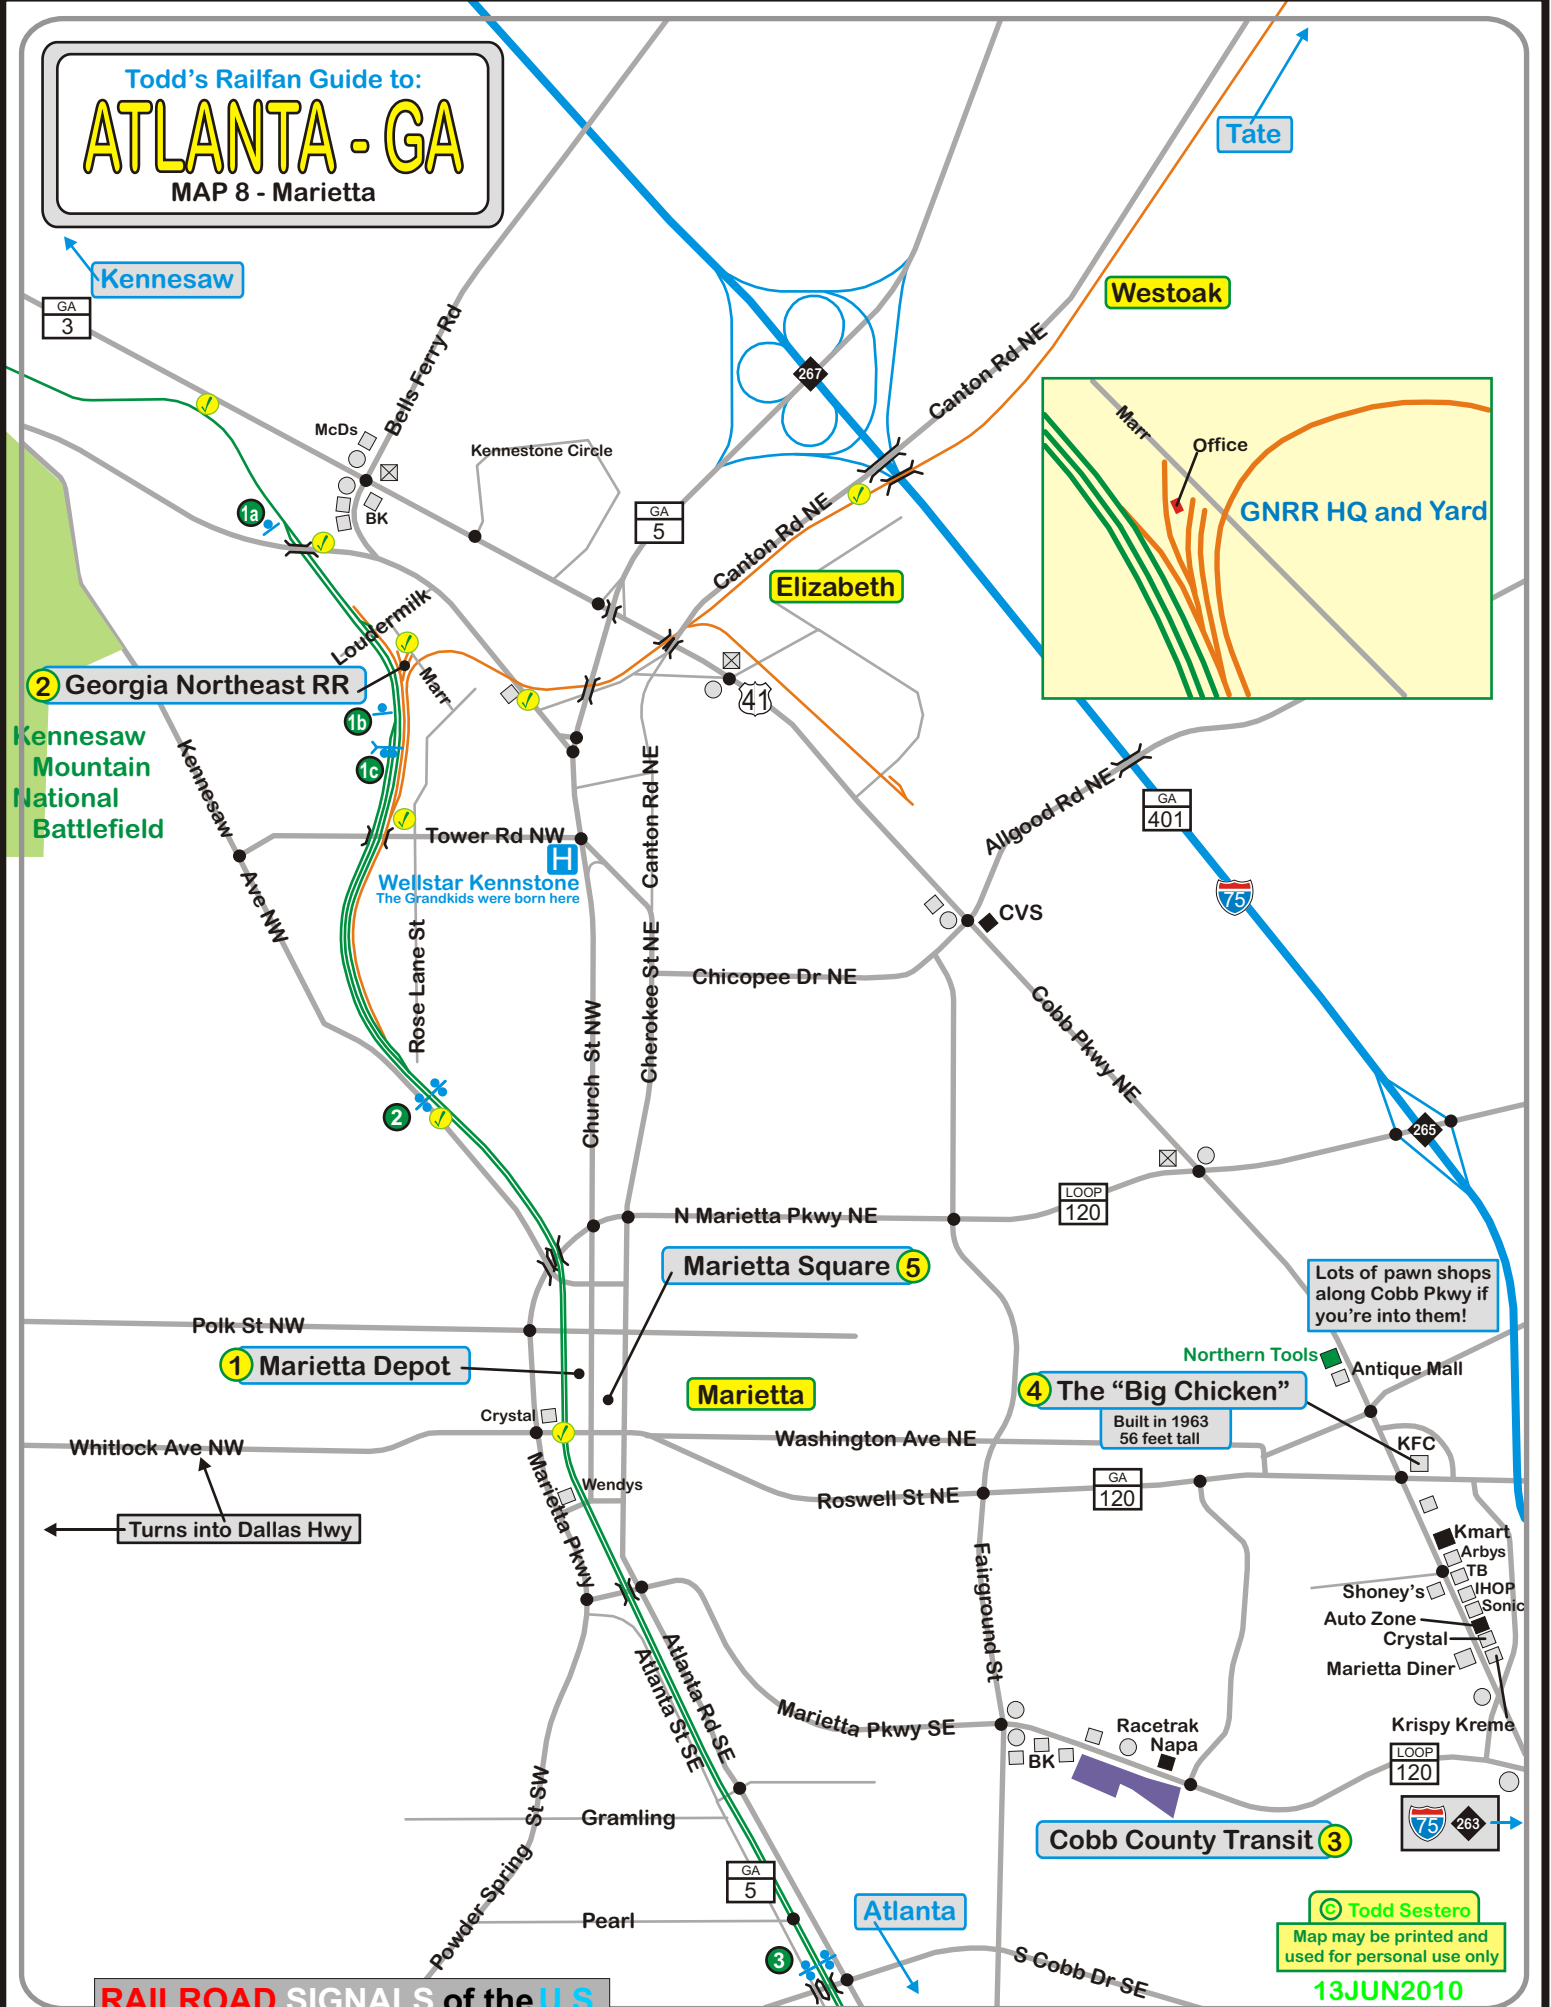

Todd's Railfan Guide to:
ATLANTA - GA
 MAP 8 - Marietta

Kennesaw

Tate

Westoak

Elizabeth

2 Georgia Northeast RR

Kennesaw Mountain National Battlefield

Wellstar Kennestone
 The Grandkids were born here

Marietta Square 5

1 Marietta Depot

Marietta

4 The "Big Chicken"

Lots of pawn shops along Cobb Pkwy if you're into them!

Northern Tools

Built in 1963
 56 feet tall

Turns into Dallas Hwy

Cobb County Transit 3

Atlanta

© Todd Sestero

Map may be printed and used for personal use only

13JUN2010