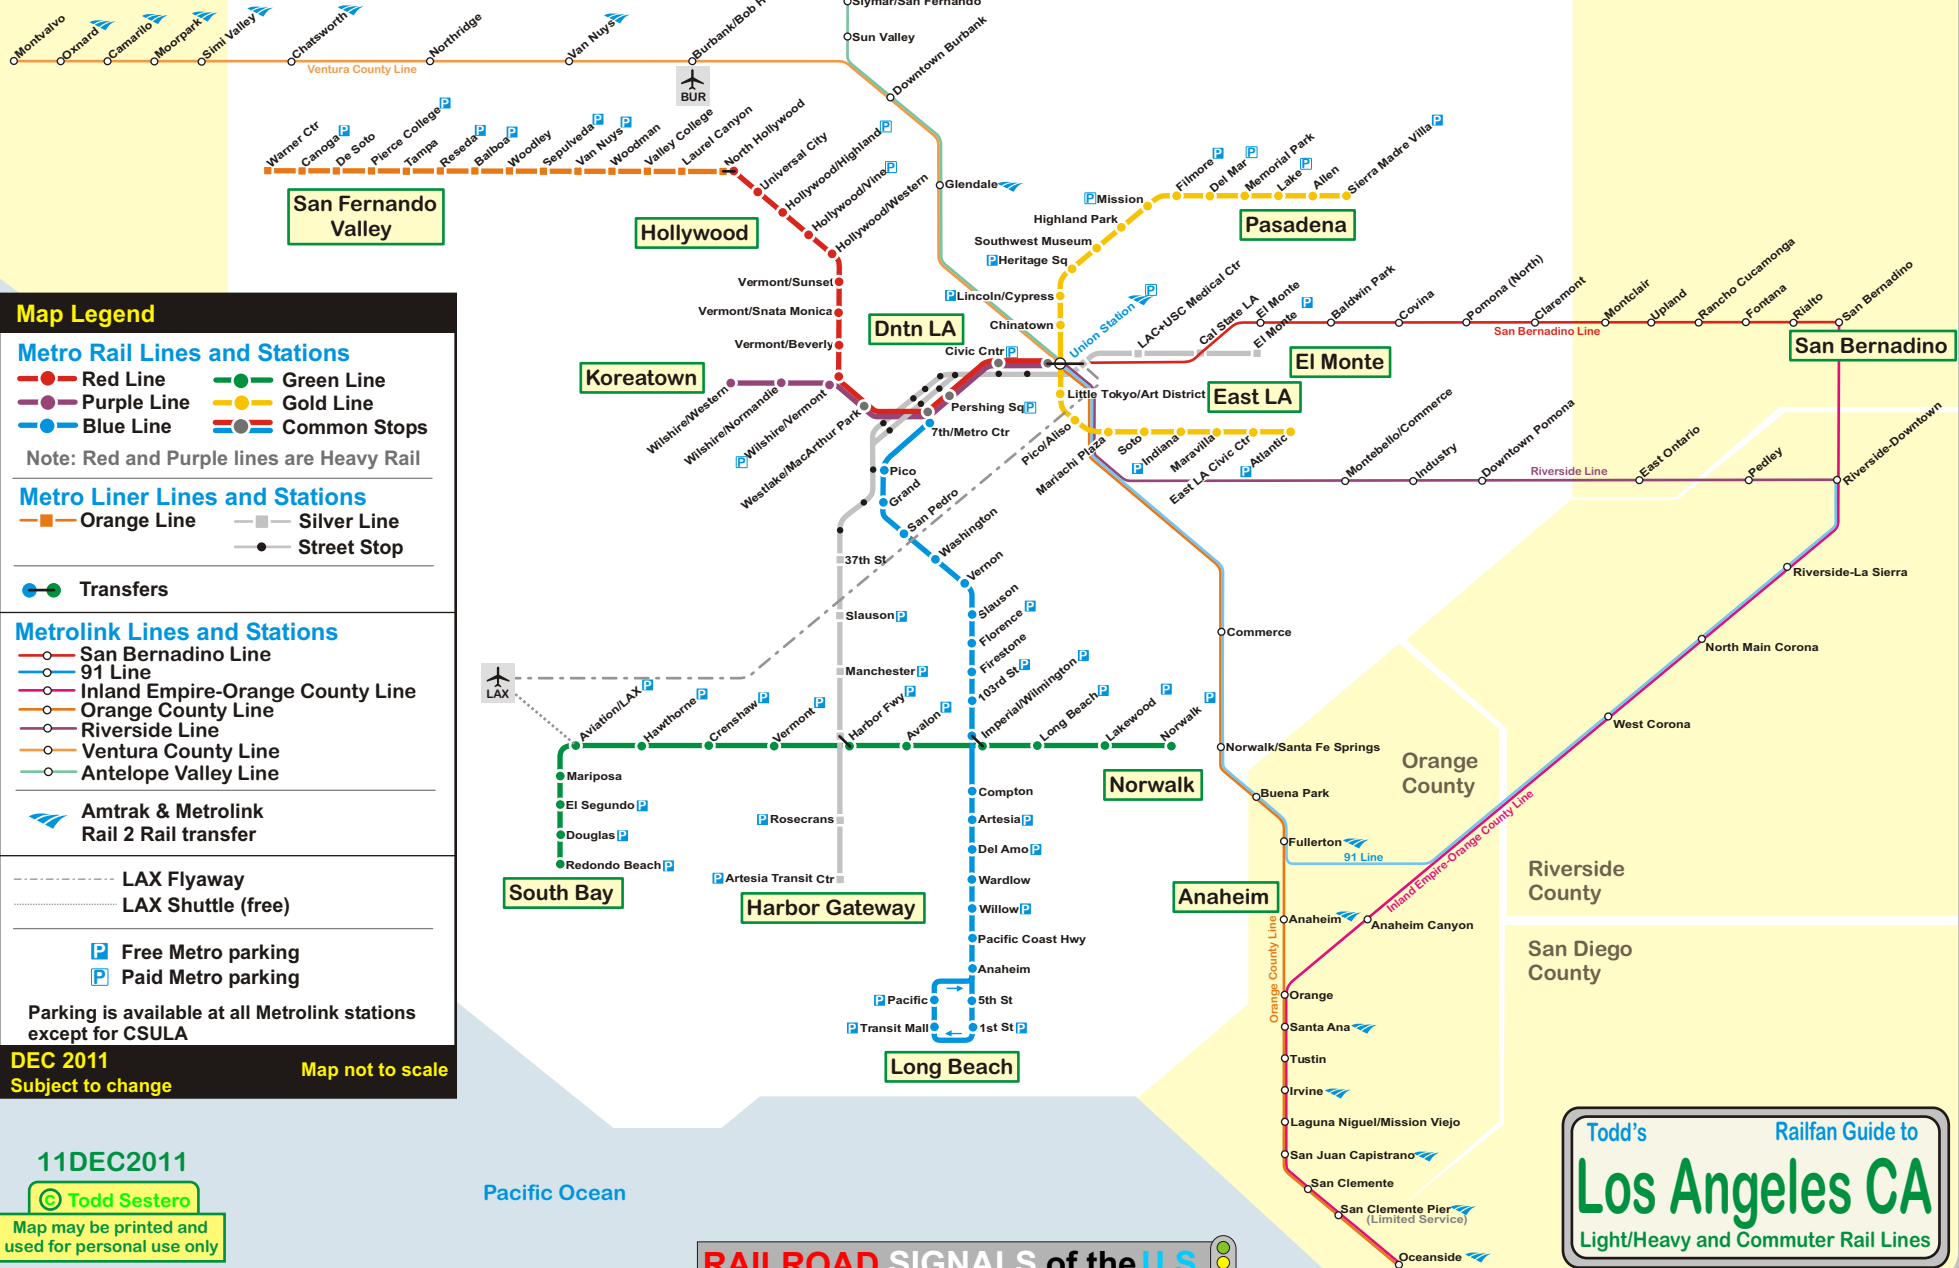

Ventura County

Los Angeles County

San Bernadino County

Map Legend

- Metro Rail Lines and Stations
Red Line
Purple Line
Blue Line
Green Line
Gold Line
Common Stops

Note: Red and Purple lines are Heavy Rail

- Metro Liner Lines and Stations
Orange Line
Silver Line
Street Stop

Transfers

Metrolink Lines and Stations

- San Bernadino Line
91 Line
Inland Empire-Orange County Line
Orange County Line
Riverside Line
Ventura County Line
Antelope Valley Line

Amtrak & Metrolink Rail 2 Rail transfer

- LAX Flyaway
LAX Shuttle (free)

- Free Metro parking
Paid Metro parking

Parking is available at all Metrolink stations except for CSULA

DEC 2011 Subject to change Map not to scale

11DEC2011

Todd Sestero

Map may be printed and used for personal use only

Todd's Railfan Guide to Los Angeles CA Light/Heavy and Commuter Rail Lines