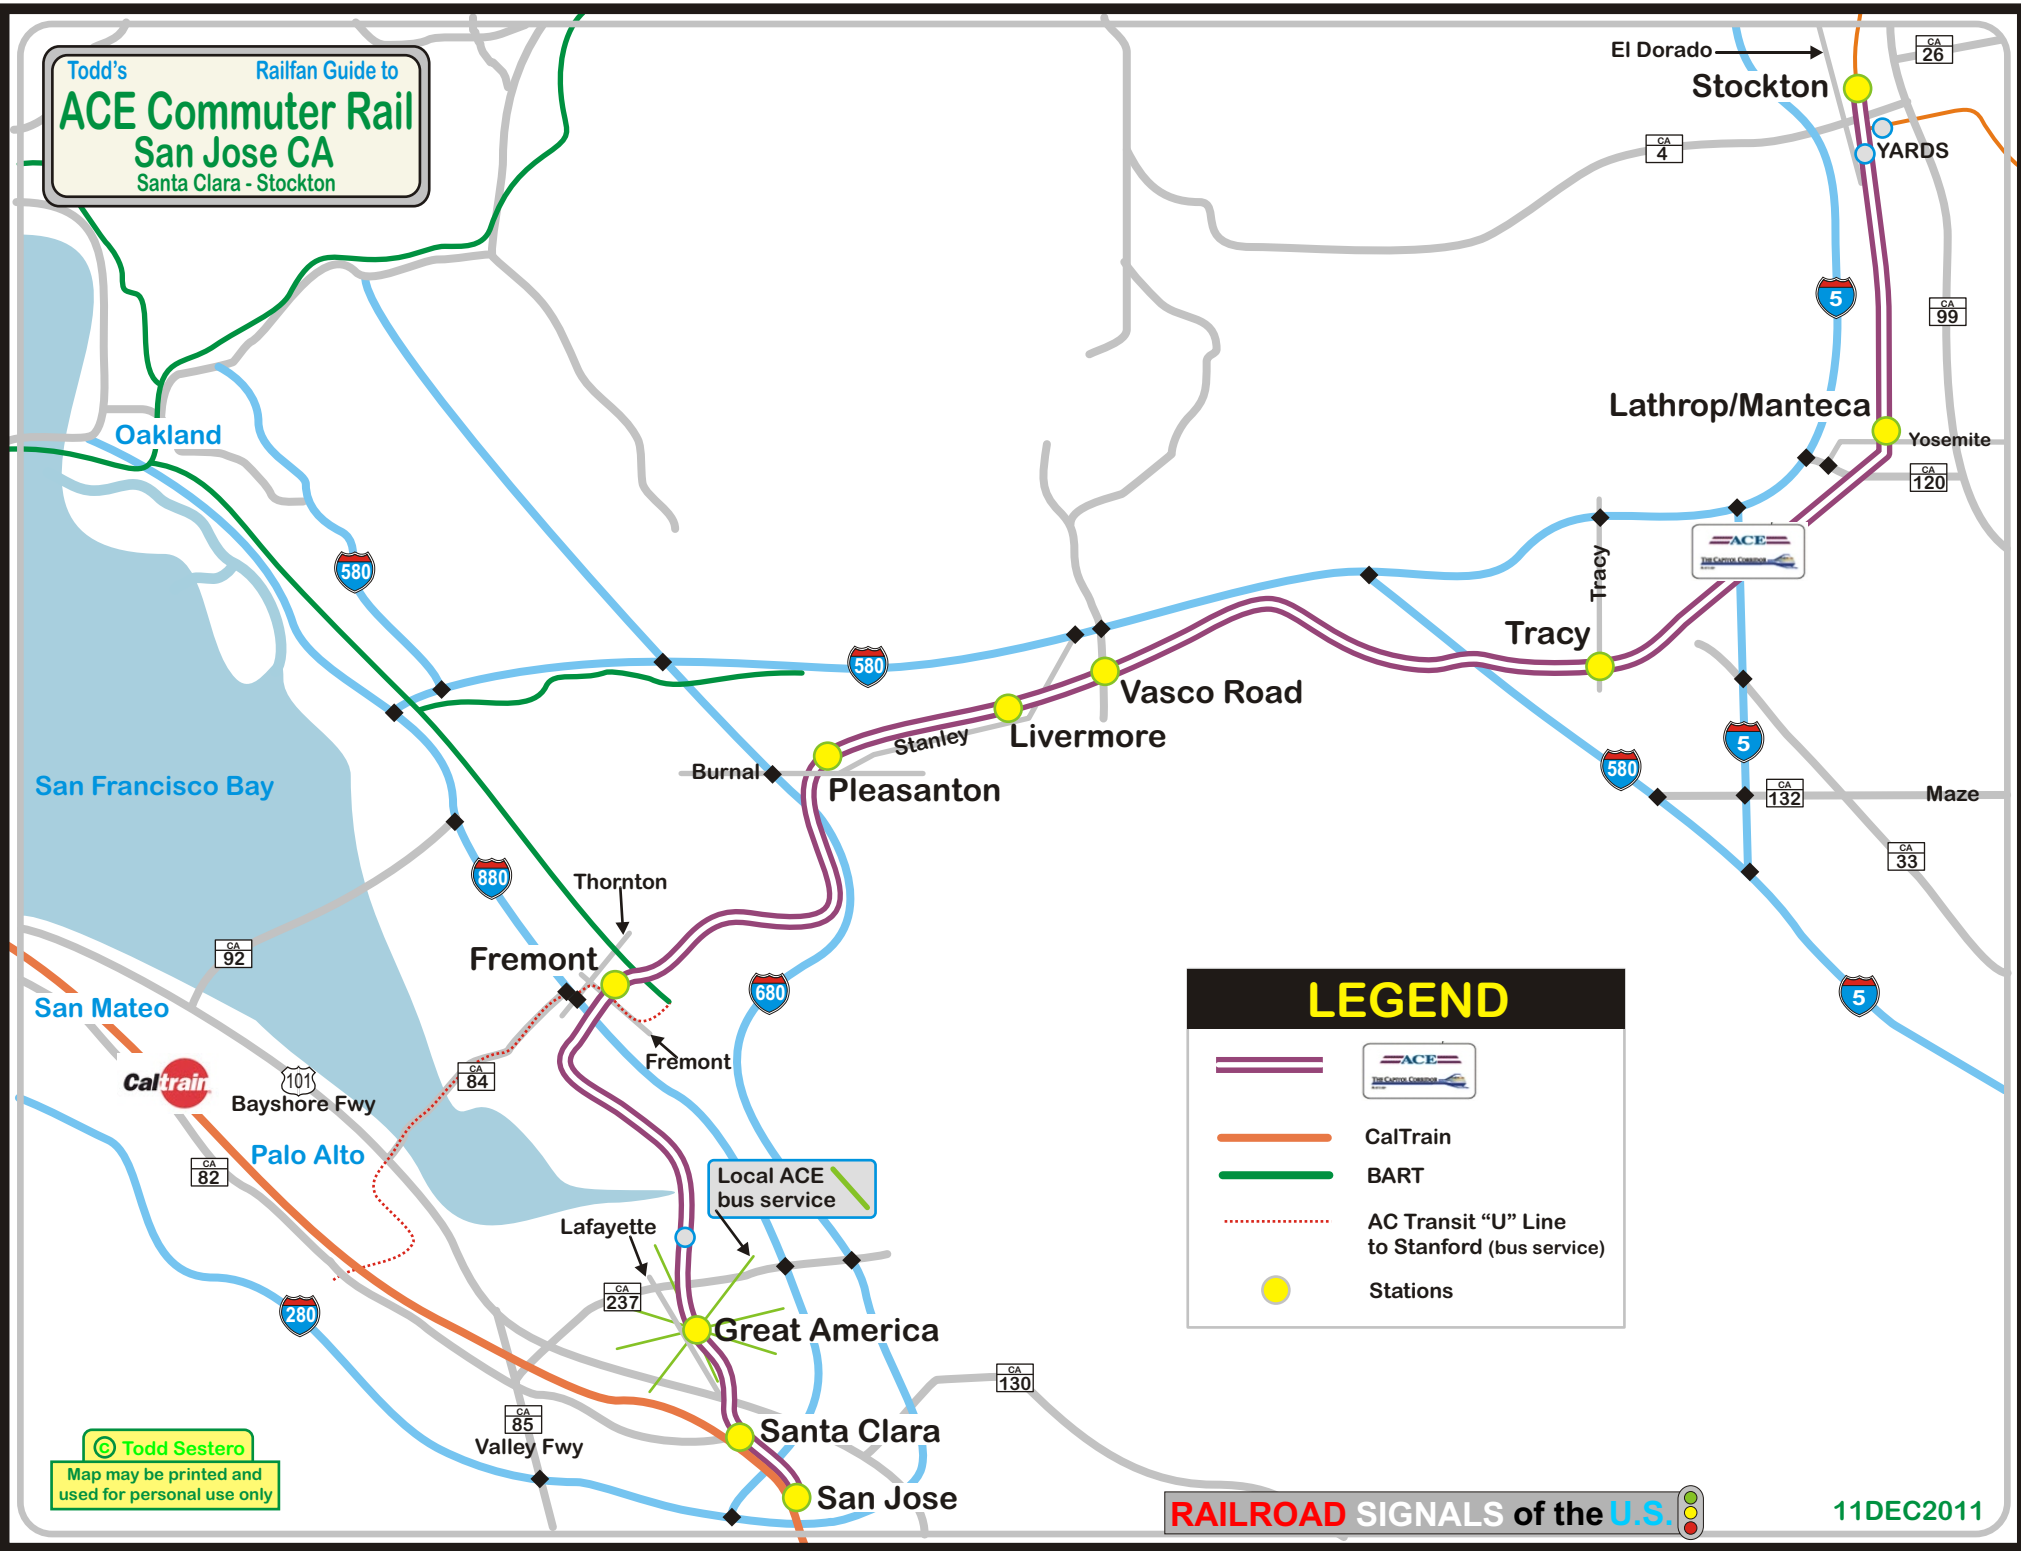

Todd's Railfan Guide to
ACE Commuter Rail
 San Jose CA
 Santa Clara - Stockton

LEGEND

- ACE
- CalTrain
- BART
- AC Transit "U" Line to Stanford (bus service)
- Stations

© Todd Sestero
 Map may be printed and used for personal use only