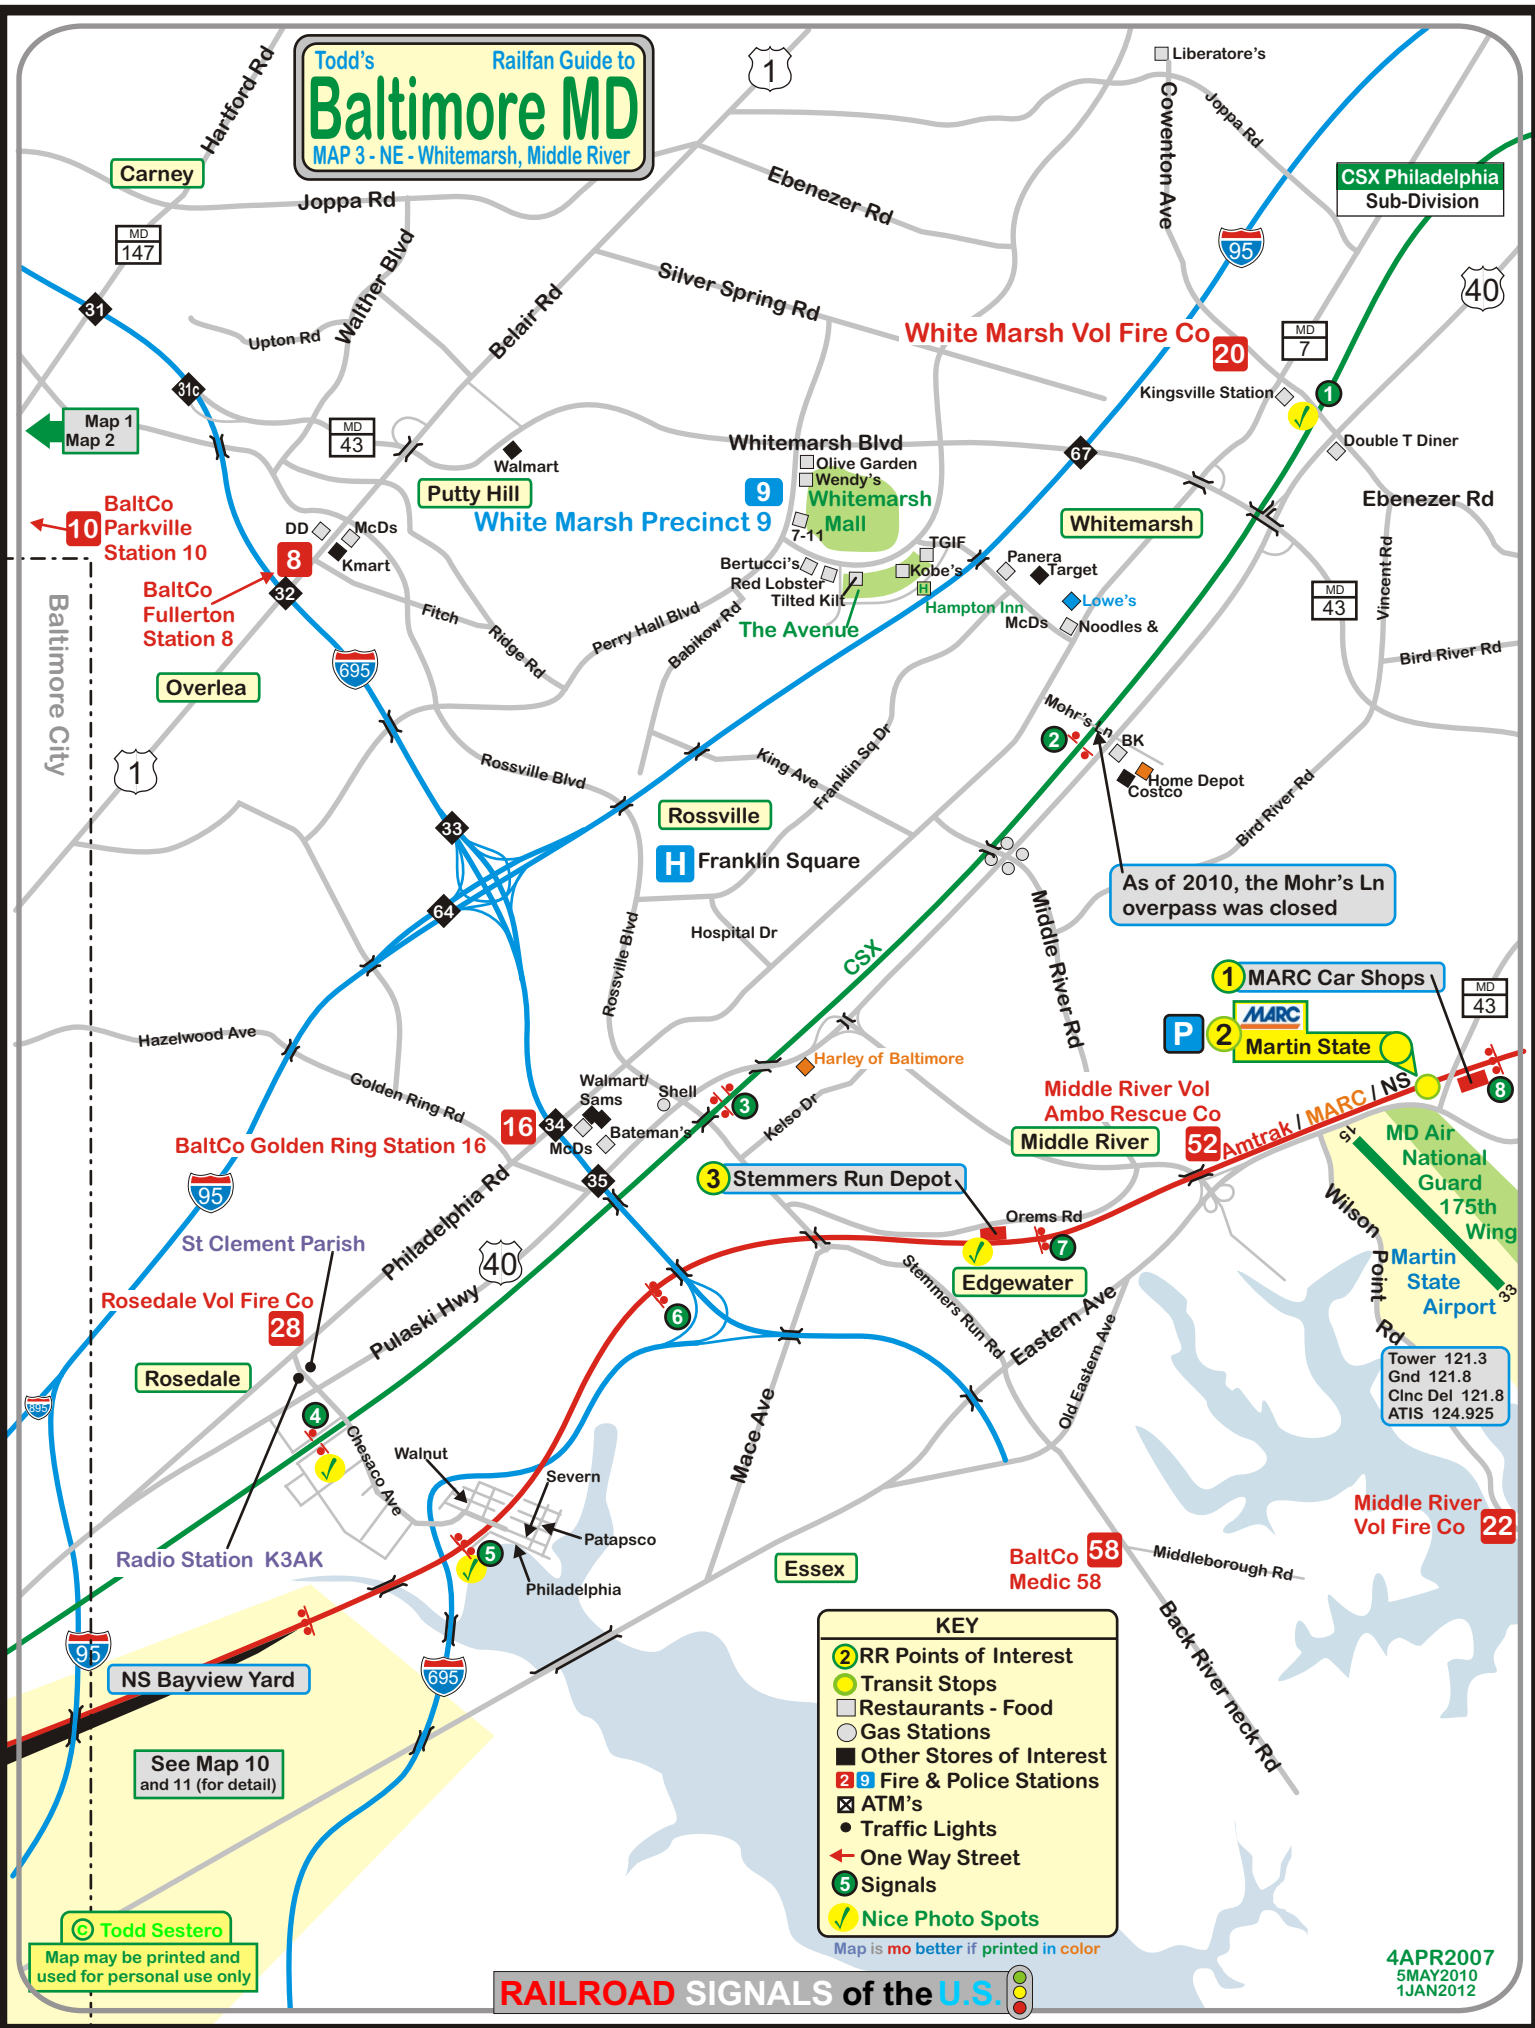

Todd's Railfan Guide to
Baltimore MD
 MAP 3 - NE - Whitmarsh, Middle River

As of 2010, the Mohr's Ln overpass was closed

- 1 MARC Car Shops
- 2 MARC Martin State

Tower 121.3
 Gnd 121.8
 Clnc Del 121.8
 ATIS 124.925

KEY

- RR Points of Interest
- Transit Stops
- ☐ Restaurants - Food
- ⊙ Gas Stations
- Other Stores of Interest
- 2 9 Fire & Police Stations
- ⊗ ATM's
- Traffic Lights
- ← One Way Street
- 5 Signals
- ✓ Nice Photo Spots

See Map 10 and 11 (for detail)

© Todd Sestero
 Map may be printed and used for personal use only