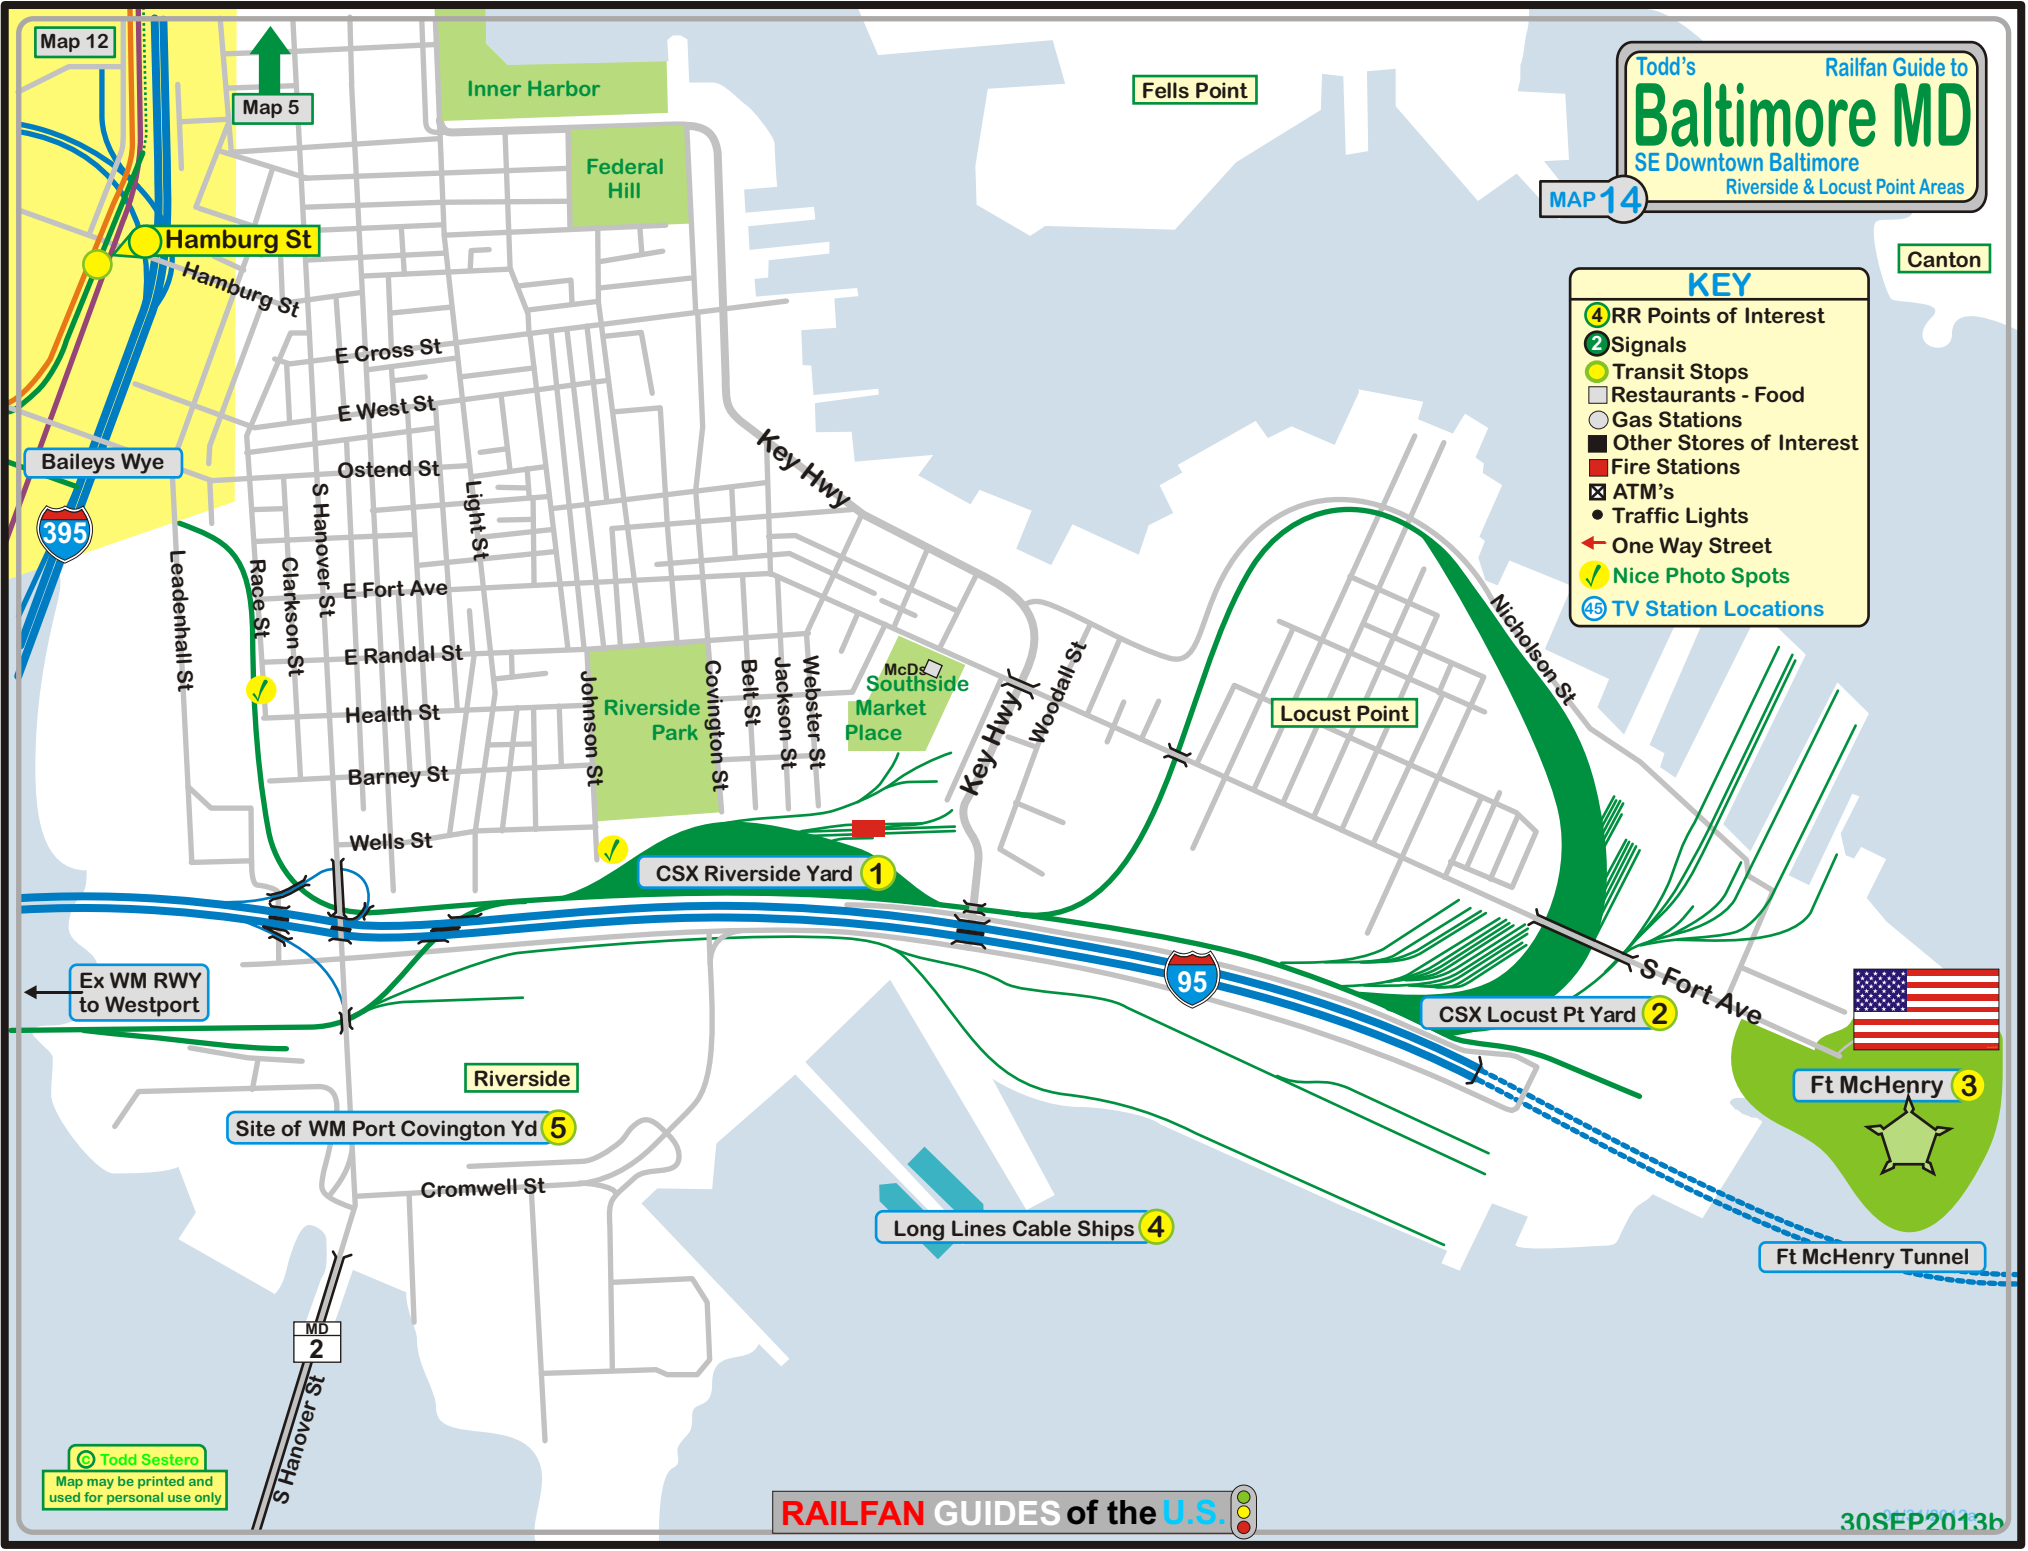

Map 12

Map 5

Todd's Railfan Guide to
Baltimore MD
 SE Downtown Baltimore
 Riverside & Locust Point Areas

MAP 14

Canton

KEY

- ④ RR Points of Interest
- ② Signals
- Transit Stops
- ☐ Restaurants - Food
- Gas Stations
- Other Stores of Interest
- Fire Stations
- ⊠ ATM's
- Traffic Lights
- ← One Way Street
- 📍 Nice Photo Spots
- 📺 TV Station Locations

© Todd Sestero
 Map may be printed and
 used for personal use only